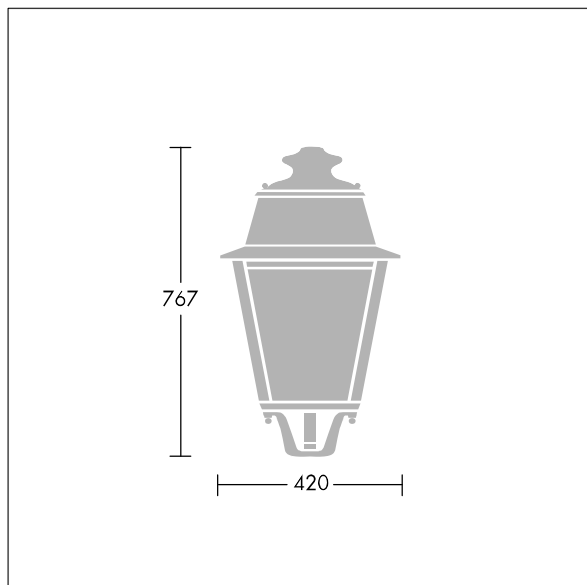

MovU PIR Lateral

96270764 EP145 LED 24L70 740 CL2 COR RS/MTP W8M

THORN

MovU PIR Lateral coordinated luminaires

A 19th Century styled post top lantern with 24 LEDs driven at 700mA with Narrow Road optic. Class II electrical, IK08. Body: stainless steel, painted black. Canopy: GRP/Polyester, black finish. Enclosure: 5mm thick tempered glass. Pre-wired with 5m H07-RNF cable. Complete with 4000K LED

Dimensions: 420 x 420 x 767 mm

Weight: 8.9 kg

Scx: 0.145 m²

TLG_EP14_F_LEDMPBLKPDB.jpg

TLG_EPLS_M_LD1.wmf

This product contains a light source of energy efficiency class D.

All values marked with an * are rated values. Unless stated otherwise, the values apply to an ambient temperature of 25°C.