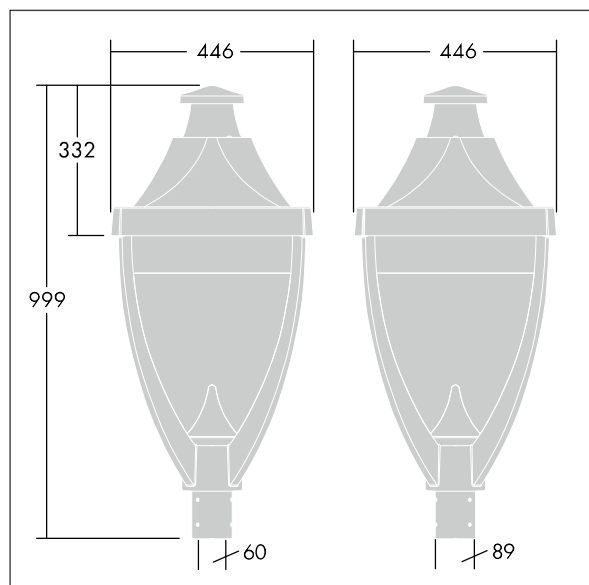

MovU PIR Lateral

96270763 LEGEND 36L70 740 CL2 COR T60 W5M

THORN

MovU PIR Lateral coordinated luminaires

A modern heritage suspended LED lantern with.
Electronic, Class II electrical, IP65, IK08. Body: die-cast aluminium powder coated grey 900 textured finish (close to RAL 7043). Enclosure: flat toughened glass. Complete with 3000K LED.

Dimensions: 446 x 446 x 1004 mm

Luminaire input power: 84 W

Weight: 17.5 kg

Scx: 0.14 m²

TLG_LGND_F_CLS.jpg

TLG_LGND_M_MTP.wmf

This product contains a light source of energy efficiency class D.

All values marked with an * are rated values. Thorn uses tried and tested components from leading suppliers, however there may be isolated instances of technology-related failures of individual LEDs during the rated product lifetime. International standards set the tolerance in initial flux and connected load at $\pm 10\%$. Unless stated otherwise, the values apply to an ambient temperature of 25°C.