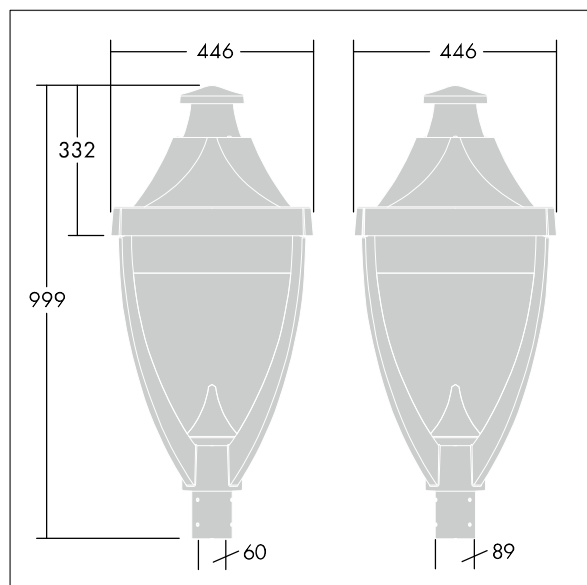

## MovU PIR Lateral coordinated luminaires

A modern heritage suspended LED lantern with.  
Electronic, Class II electrical, IP65, IK08. Body: die-cast aluminium powder coated grey 900 textured finish (close to RAL 7043). Enclosure: flat toughened glass. Complete with 3000K LED.

Dimensions: 446 x 446 x 1004 mm

Luminaire input power: 84 W

Weight: 17.5 kg

Scx: 0.14 m<sup>2</sup>

TLG\_LGND\_F\_CLS.jpg

TLG\_LGND\_M\_MTP.wmf

This product contains a light source of energy efficiency class D.