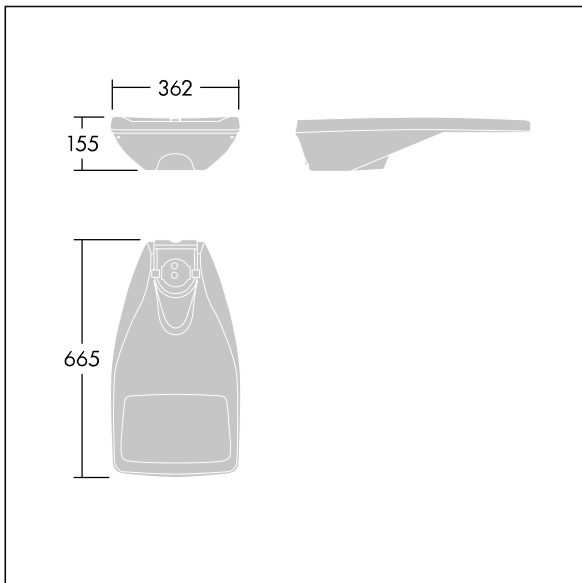

## R2L2

96268514 R2L2 S 48L70 740 EWC CL1 GY

### R2L2

A small size LED road lighting lantern with 48 LEDs driven at 700mA with Extra Wide Street & Comfort optic. LED driver Programmable. Class I electrical, IP66, IK08. Housing: die-cast aluminium (EN AC-44300), powder coated textured light grey. Enclosure: tempered flat glass. Screws: stainless steel, Ecolubric® treated. Post top (Ø60/76mm, tilted 0°/5°/10°) or lateral (Ø34/42/49/60mm, tilted 0°/-5°/-10°/-15°) mounting. Complete with 4000K LED.

Dimensions: 655 x 362 x 155 mm  
 Luminaire input power: 101 W  
 Luminaire luminous flux: 14352 lm  
 Luminaire efficacy: 142 lm/W  
 Weight: 9.97 kg  
 Scx: 0.05 m<sup>2</sup>

TLG\_R2L2\_F\_SPDB.jpg

TLG\_R2L2\_M\_LDS.wmf