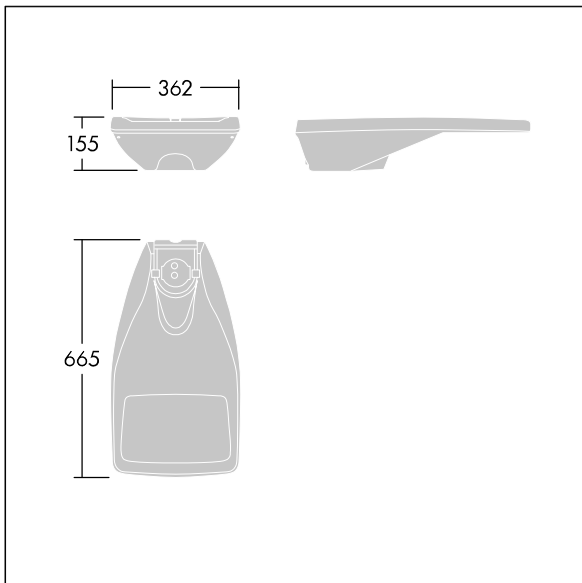

R2L2

96268514 R2L2 S 48L70 740 EWC CL1 GY

R2L2

A small size LED road lighting lantern with 48 LEDs driven at 700mA with Extra Wide Street & Comfort optic. LED driver Programmable. Class I electrical, IP66, IK08. Housing: die-cast aluminium (EN AC-44300), powder coated textured light grey. Enclosure: tempered flat glass. Screws: stainless steel, Ecolubric® treated. Post top (Ø60/76mm, tilted 0°/5°/10°) or lateral (Ø34/42/49/60mm, tilted 0°/-5°/-10°/-15°) mounting. Complete with 4000K LED.

Dimensions: 655 x 362 x 155 mm
 Luminaire input power: 101 W
 Luminaire luminous flux: 14352 lm
 Luminaire efficacy: 142 lm/W
 Weight: 9.97 kg
 Scx: 0.05 m²

TLG_R2L2_F_SPDB.jpg

TLG_R2L2_M_LDS.wmf

This product contains light sources of energy efficiency classes D, E.