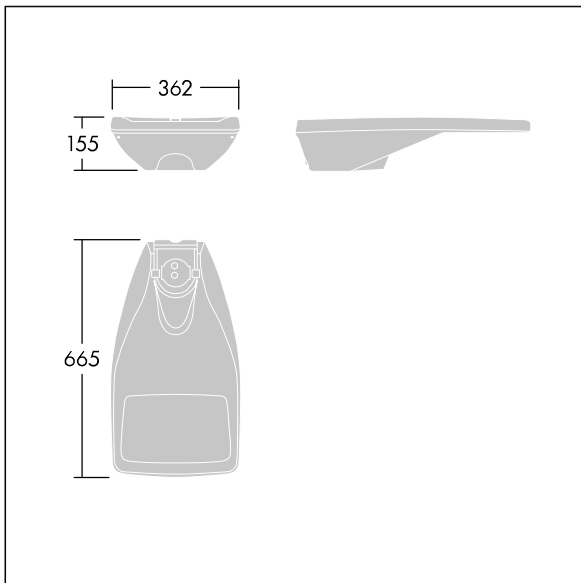

### R2L2

A small size LED road lighting lantern with 36 LEDs driven at 500mA with Extra Wide Street & Comfort optic. LED driver Programmable. Class I electrical, IP66, IK08. Housing: die-cast aluminium (EN AC-44300), powder coated textured light grey. Enclosure: tempered flat glass. Screws: stainless steel, Ecolubric® treated. Post top (Ø60/76mm, tilted 0°/5°/10°) or lateral (Ø34/42/49/60mm, tilted 0°/-5°/-10°/-15°) mounting. Complete with 4000K LED.

Dimensions: 655 x 362 x 155 mm

Luminaire input power: 55 W

Luminaire luminous flux: 8105 lm

Luminaire efficacy: 147 lm/W

Weight: 9.51 kg

Scx: 0.05 m<sup>2</sup>

TLG\_R2L2\_F\_SPDB.jpg

TLG\_R2L2\_M\_LDS.wmf