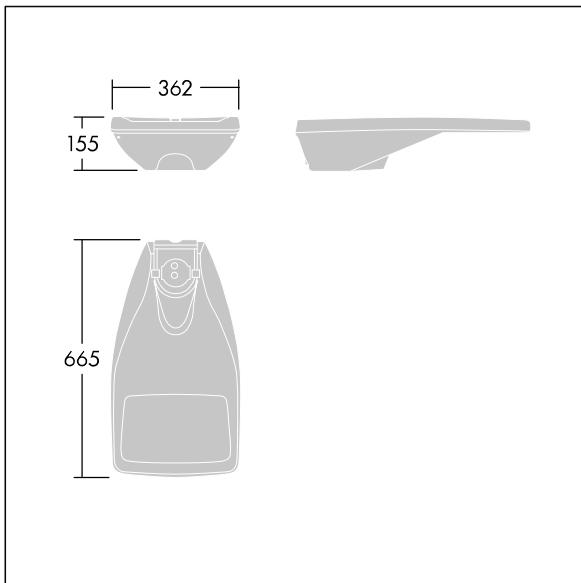

### R2L2

A small size LED road lighting lantern with 36 LEDs driven at 500mA with Extra Wide Street optic. LED driver Programmable. Class I electrical, IP66, IK08. Housing: die-cast aluminium (EN AC-44300), powder coated textured light grey. Enclosure: tempered flat glass. Screws: stainless steel, Ecolubric® treated. Post top (Ø60/76mm, tilted 0°/5°/10°) or lateral (Ø34/42/49/60mm, tilted 0°/-5°/-10°/-15°) mounting. Complete with 4000K LED.

Dimensions: 655 x 362 x 155 mm

Luminaire input power: 55 W

Luminaire luminous flux: 8254 lm

Luminaire efficacy: 150 lm/W

Weight: 9.51 kg

Scx: 0.05 m<sup>2</sup>

TLG\_R2L2\_F\_SPDB.jpg

TLG\_R2L2\_M\_LDS.wmf