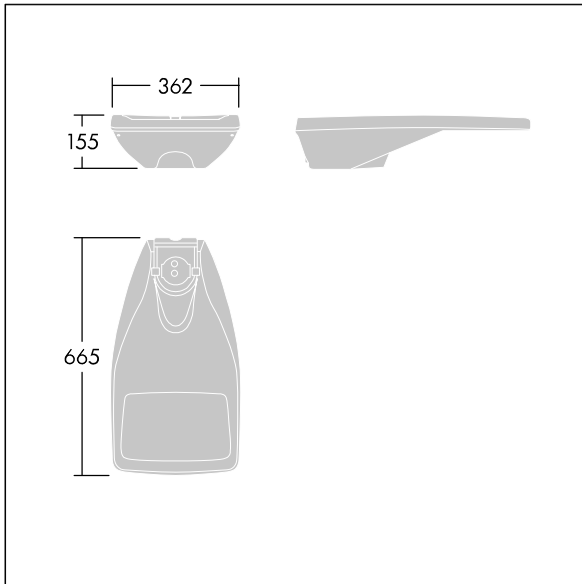

R2L2

96268462 R2L2 S 36L35 740 EWC CL1 GY

R2L2

A small size LED road lighting lantern with 36 LEDs driven at 350mA with Extra Wide Street & Comfort optic. LED driver Programmable. Class I electrical, IP66, IK08. Housing: die-cast aluminium (EN AC-44300), powder coated textured light grey. Enclosure: tempered flat glass. Screws: stainless steel, Ecolubric® treated. Post top (Ø60/76mm, tilted 0°/5°/10°) or lateral (Ø34/42/49/60mm, tilted 0°/-5°/-10°/-15°) mounting. Complete with 4000K LED.

Dimensions: 655 x 362 x 155 mm

Luminaire input power: 40 W

Luminaire luminous flux: 5892 lm

Luminaire efficacy: 147 lm/W

Weight: 9.51 kg

Scx: 0.05 m²

TLG_R2L2_F_SPDB.jpg

TLG_R2L2_M_LDS.wmf