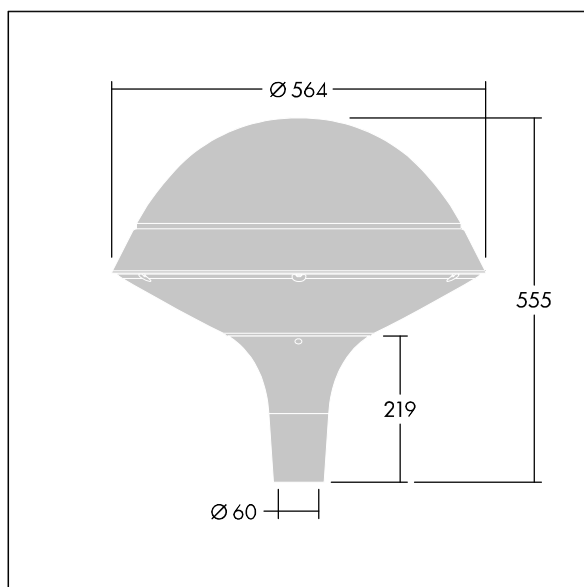

Plurio

96260732 PLD R 18L50-740 R/S BS 3550 T60 CL2 GY

THORN

Plurio

Plurio Direct: A decorative post-top LED lantern with radially symmetric distribution. LED driver with 18 LEDs driven at 500mA. Class II electrical, IP66, IK08. Base: cast aluminium, powder coated silver-grey. Canopy: round shape, aluminium, textured silver-grey. Diffuser: UV stabilised, clear polycarbonate with anti-glare prisms. Direct, lens based optic with internal reflector. Equipped with 50% power reduction circuit, effective 3 hours before and 5 hours after a calculated midnight. It can be deactivated at installation with an easily accessible internal switch. Complete with 4000K LED. Post top mounting to Ø60mm column.

Upward lighting emissions below 1%.

Dimensions: Ø564 x 555 mm
Luminaire input power: 28 W
Luminaire luminous flux: 3538 lm
Luminaire efficacy: 126 lm/W
Weight: 9.5 kg
Scx: 0.191 m²

TLG_PLRL_F_DRC_GY.jpg