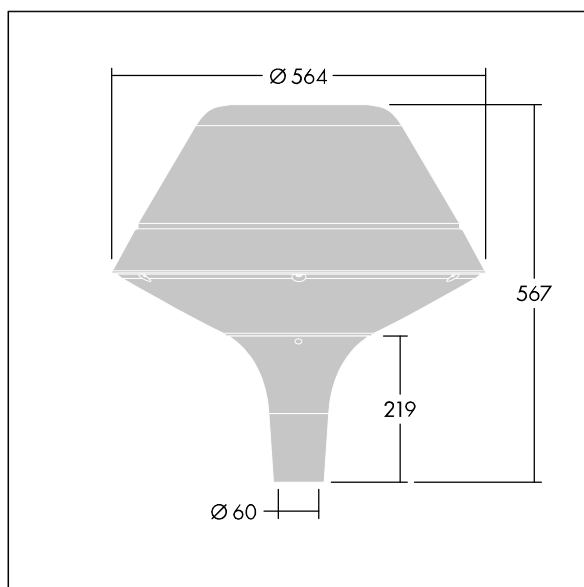

Plurio

96260722 PLD O 18L50-740 R/S BS 3550 T60 CL1 GY

THORN

Plurio

Plurio Direct: A decorative post-top LED lantern with radially symmetric distribution. LED driver with 18 LEDs driven at 500mA. Class I electrical, IP66, IK08. Base: cast aluminium, powder coated silver-grey. Canopy: original shape, aluminium, textured silver-grey. Diffuser: UV stabilised, clear polycarbonate with anti-glare prisms. Direct, lens based optic with internal reflector. Equipped with 50% power reduction circuit, effective 3 hours before and 5 hours after a calculated midnight. It can be deactivated at installation with an easily accessible internal switch. Complete with 4000K LED. Post top mounting to Ø60mm column.

Upward lighting emissions below 1%.

Dimensions: Ø564 x 567 mm
Luminaire input power: 28 W
Luminaire luminous flux: 3538 lm
Luminaire efficacy: 126 lm/W
Weight: 9.5 kg
Scx: 0.199 m²

TLG_PLRL_F_DOC_GY.jpg