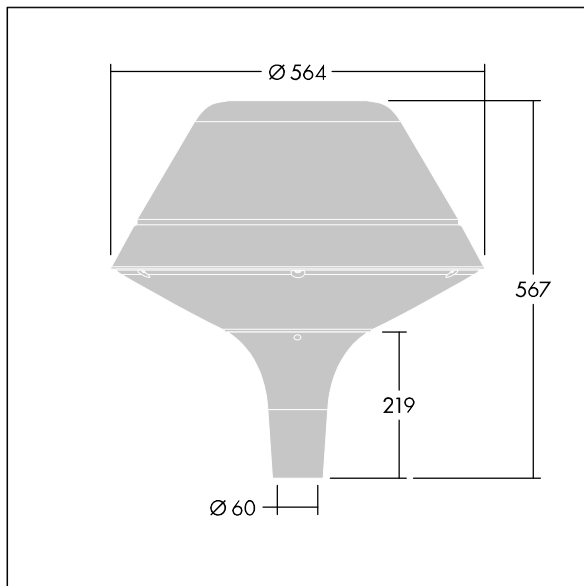

Plurio

THORN

96260722 PLD O 18L50-740 R/S BS 3550 T60 CL1 GY

Plurio

Plurio Direct: A decorative post-top LED lantern with radially symmetric distribution. LED driver with 18 LEDs driven at 500mA. Class I electrical, IP66, IK08. Base: cast aluminium, powder coated silver-grey. Canopy: original shape, aluminium, textured silver-grey. Diffuser: UV stabilised, clear polycarbonate with anti-glare prisms. Direct, lens based optic with internal reflector. Equipped with 50% power reduction circuit, effective 3 hours before and 5 hours after a calculated midnight. It can be deactivated at installation with an easily accessible internal switch. Complete with 4000K LED. Post top mounting to Ø60mm column.

Upward lighting emissions below 1%.

Dimensions: Ø564 x 567 mm
Luminaire input power: 28 W
Luminaire luminous flux: 3538 lm
Luminaire efficacy: 126 lm/W
Weight: 9.5 kg
Scx: 0.199 m²

TLG_PLRL_F_DOC_GY.jpg