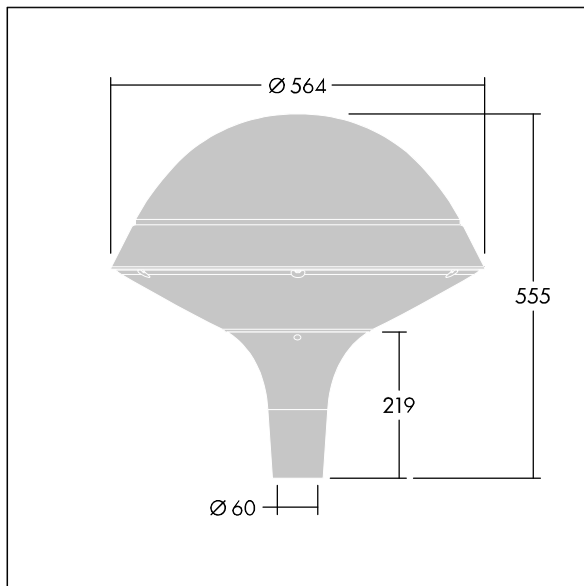

Plurio

96260690 PLD R 18L70-740 R/S BS 3550 T60 CL1 GY

THORN

Plurio

Plurio Direct: A decorative post-top LED lantern with radially symmetric distribution. LED driver with 18 LEDs driven at 700mA. Class I electrical, IP66, IK08. Base: cast aluminium, powder coated silver-grey. Canopy: round shape, aluminium, textured silver-grey. Diffuser: UV stabilised, clear polycarbonate with anti-glare prisms. Direct, lens based optic with internal reflector. Equipped with 50% power reduction circuit, effective 3 hours before and 5 hours after a calculated midnight. It can be deactivated at installation with an easily accessible internal switch. Complete with 4000K LED. Post top mounting to Ø60mm column.

Upward lighting emissions below 1%.

Dimensions: Ø564 x 555 mm
Luminaire input power: 39 W
Luminaire luminous flux: 4724 lm
Luminaire efficacy: 121 lm/W
Weight: 9.5 kg
Scx: 0.191 m²

TLG_PLRL_F_DRC_GY.jpg