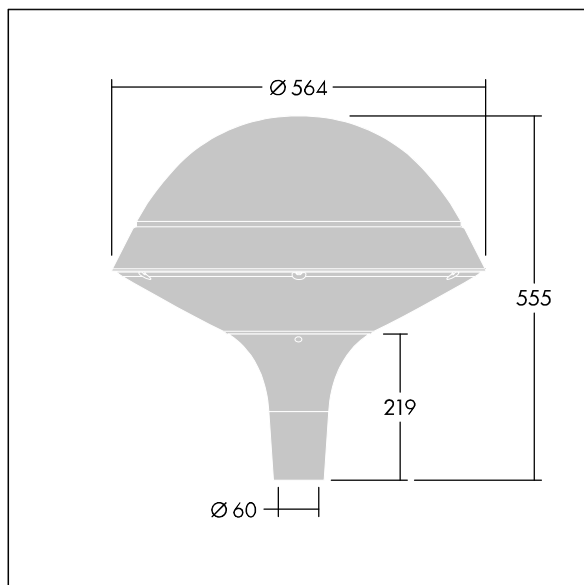

Plurio

96260690 PLD R 18L70-740 R/S BS 3550 T60 CL1 GY

THORN

Plurio

Plurio Direct: A decorative post-top LED lantern with radially symmetric distribution. LED driver with 18 LEDs driven at 700mA. Class I electrical, IP66, IK08. Base: cast aluminium, powder coated silver-grey. Canopy: round shape, aluminium, textured silver-grey. Diffuser: UV stabilised, clear polycarbonate with anti-glare prisms. Direct, lens based optic with internal reflector. Equipped with 50% power reduction circuit, effective 3 hours before and 5 hours after a calculated midnight. It can be deactivated at installation with an easily accessible internal switch. Complete with 4000K LED. Post top mounting to Ø60mm column.

Upward lighting emissions below 1%.

Dimensions: Ø564 x 555 mm
Luminaire input power: 39 W
Luminaire luminous flux: 4724 lm
Luminaire efficacy: 121 lm/W
Weight: 9.5 kg
Scx: 0.191 m²

TLG_PLRL_F_DRC_GY.jpg