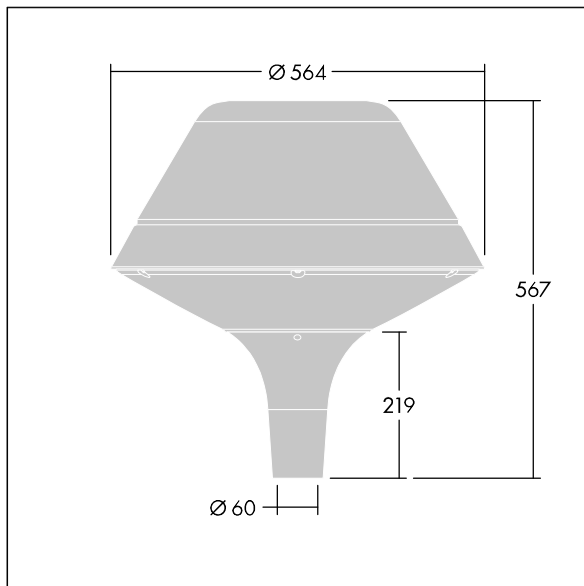

Plurio

96260678 PLD O 18L70-740 R/S BS 3550 T60 CL2 GY

THORN

Plurio

Plurio Direct: A decorative post-top LED lantern with radially symmetric distribution. LED driver with 18 LEDs driven at 700mA. Class II electrical, IP66, IK08. Base: cast aluminium, powder coated silver-grey. Canopy: original shape, aluminium, textured silver-grey. Diffuser: UV stabilised, clear polycarbonate with anti-glare prisms. Direct, lens based optic with internal reflector. Equipped with 50% power reduction circuit, effective 3 hours before and 5 hours after a calculated midnight. It can be deactivated at installation with an easily accessible internal switch. Complete with 4000K LED. Post top mounting to Ø60mm column.

Upward lighting emissions below 1%.

Dimensions: Ø564 x 567 mm
Luminaire input power: 39 W
Luminaire luminous flux: 4724 lm
Luminaire efficacy: 121 lm/W
Weight: 9.5 kg
Scx: 0.199 m²

TLG_PLRL_F_DOC_GY.jpg