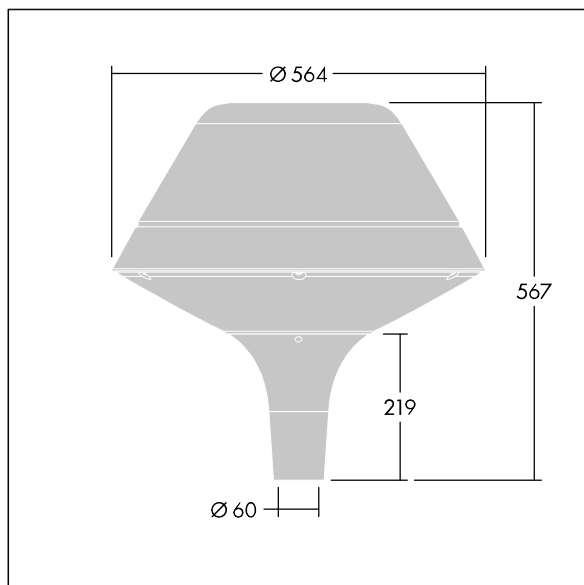

Plurio

96260674 PLD O 18L70-740 R/S BS 3550 T60 CL1 GY

THORN

Plurio

Plurio Direct: A decorative post-top LED lantern with radially symmetric distribution. LED driver with 18 LEDs driven at 700mA. Class I electrical, IP66, IK08. Base: cast aluminium, powder coated silver-grey. Canopy: original shape, aluminium, textured silver-grey. Diffuser: UV stabilised, clear polycarbonate with anti-glare prisms. Direct, lens based optic with internal reflector. Equipped with 50% power reduction circuit, effective 3 hours before and 5 hours after a calculated midnight. It can be deactivated at installation with an easily accessible internal switch. Complete with 4000K LED. Post top mounting to Ø60mm column.

Upward lighting emissions below 1%.

Dimensions: Ø564 x 567 mm
Luminaire input power: 39 W
Luminaire luminous flux: 4724 lm
Luminaire efficacy: 121 lm/W
Weight: 9.5 kg
Scx: 0.199 m²

TLG_PLRL_F_DOC_GY.jpg