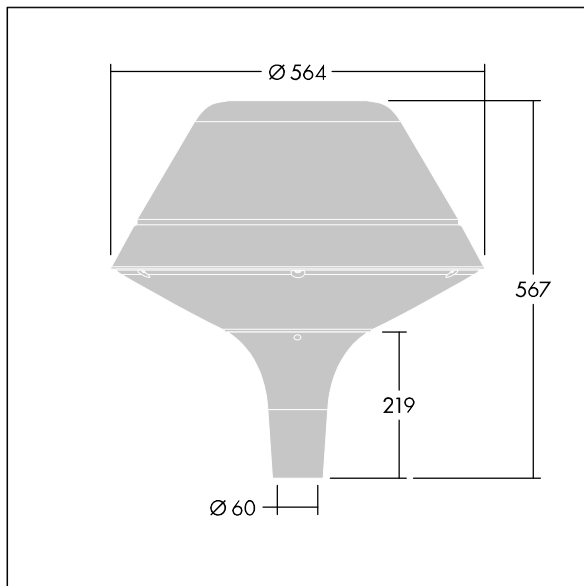

Plurio

96260674 PLD O 18L70-740 R/S BS 3550 T60 CL1 GY

THORN

Plurio

Plurio Direct: A decorative post-top LED lantern with radially symmetric distribution. LED driver with 18 LEDs driven at 700mA. Class I electrical, IP66, IK08. Base: cast aluminium, powder coated silver-grey. Canopy: original shape, aluminium, textured silver-grey. Diffuser: UV stabilised, clear polycarbonate with anti-glare prisms. Direct, lens based optic with internal reflector. Equipped with 50% power reduction circuit, effective 3 hours before and 5 hours after a calculated midnight. It can be deactivated at installation with an easily accessible internal switch. Complete with 4000K LED. Post top mounting to Ø60mm column.

Upward lighting emissions below 1%.

Dimensions: Ø564 x 567 mm
Luminaire input power: 39 W
Luminaire luminous flux: 4724 lm
Luminaire efficacy: 121 lm/W
Weight: 9.5 kg
Scx: 0.199 m²

TLG_PLRL_F_DOC_GY.jpg