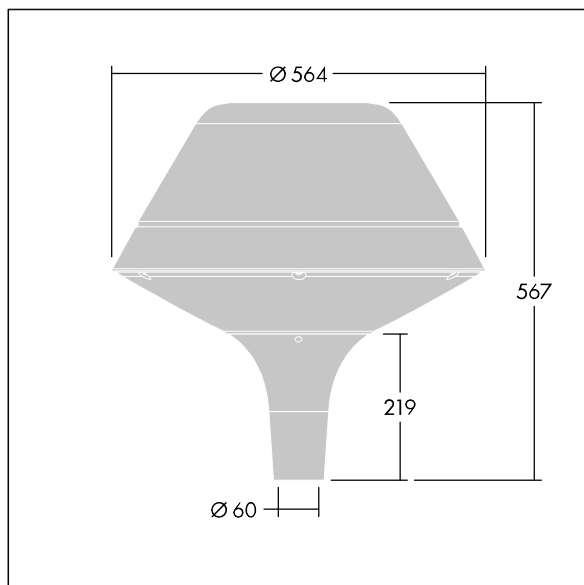

Plurio

96260711 PLD O 18L35-740 R/S BS 3550 T60 CL2 GY

THORN

Plurio

Plurio Direct: A decorative post-top LED lantern with radially symmetric distribution. LED driver with 18 LEDs driven at 350mA. Class II electrical, IP66, IK08. Base: cast aluminium, powder coated silver-grey. Canopy: original shape, aluminium, textured silver-grey. Diffuser: UV stabilised, clear polycarbonate with anti-glare prisms. Direct, lens based optic with internal reflector. Equipped with 50% power reduction circuit, effective 3 hours before and 5 hours after a calculated midnight. It can be deactivated at installation with an easily accessible internal switch. Complete with 4000K LED. Post top mounting to Ø60mm column.

Upward lighting emissions below 1%.

Dimensions: Ø564 x 567 mm
Luminaire input power: 21 W
Luminaire luminous flux: 2577 lm
Luminaire efficacy: 123 lm/W
Weight: 9.5 kg
Scx: 0.199 m²

TLG_PLRL_F_DOC_GY.jpg