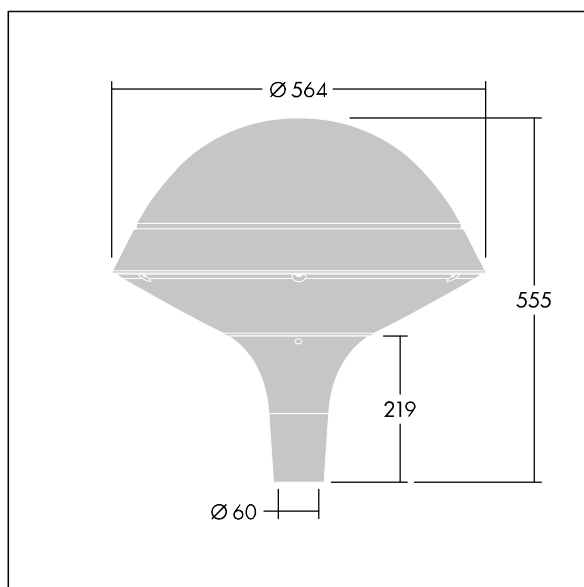

Plurio

THORN

96260700 PLD R 18L70-740 R/S BS 3550 T60 CL2 GY

Plurio

Plurio Direct: A decorative post-top LED lantern with radially symmetric distribution. LED driver with 18 LEDs driven at 700mA. Class II electrical, IP66, IK08. Base: cast aluminium, powder coated silver-grey. Canopy: round shape, aluminium, textured silver-grey. Diffuser: UV stabilised, clear polycarbonate with anti-glare prisms. Direct, lens based optic with internal reflector. Equipped with 50% power reduction circuit, effective 3 hours before and 5 hours after a calculated midnight. It can be deactivated at installation with an easily accessible internal switch. Complete with 4000K LED. Post top mounting to Ø60mm column.

Upward lighting emissions below 1%.

Dimensions: Ø564 x 555 mm
Luminaire input power: 39 W
Luminaire luminous flux: 4724 lm
Luminaire efficacy: 121 lm/W
Weight: 9.5 kg
Scx: 0.191 m²

TLG_PLRL_F_DRC_GY.jpg