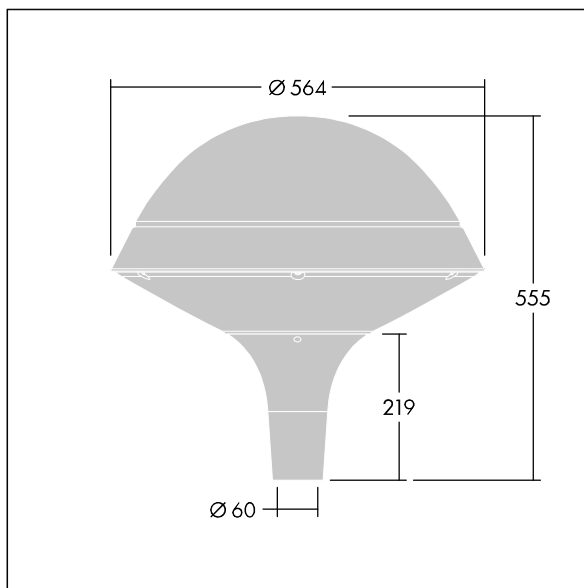

Plurio

96260700 PLD R 18L70-740 R/S BS 3550 T60 CL2 GY

THORN

Plurio

Plurio Direct: A decorative post-top LED lantern with radially symmetric distribution. LED driver with 18 LEDs driven at 700mA. Class II electrical, IP66, IK08. Base: cast aluminium, powder coated silver-grey. Canopy: round shape, aluminium, textured silver-grey. Diffuser: UV stabilised, clear polycarbonate with anti-glare prisms. Direct, lens based optic with internal reflector. Equipped with 50% power reduction circuit, effective 3 hours before and 5 hours after a calculated midnight. It can be deactivated at installation with an easily accessible internal switch. Complete with 4000K LED. Post top mounting to Ø60mm column.

Upward lighting emissions below 1%.

Dimensions: Ø564 x 555 mm
Luminaire input power: 39 W
Luminaire luminous flux: 4724 lm
Luminaire efficacy: 121 lm/W
Weight: 9.5 kg
Scx: 0.191 m²

TLG_PLRL_F_DRC_GY.jpg