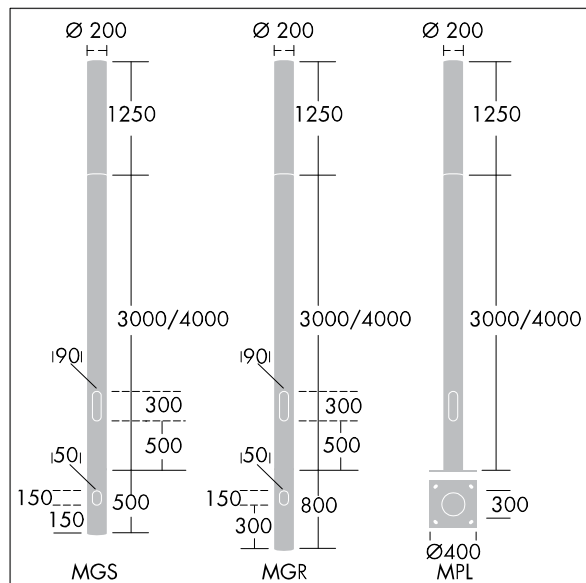

Alumet Stage II

96259932 ALUMET COL 4M MPL AL NG R9999

Alumet Stage II

Extruded aluminium column for Alumet Stage II luminaire. flange plate mounted. powder coated in your choice of RAL colour textured (close to RAL 9006). Equipped with drilled door with inner grid to reduce condensation inside the pole

Ø200 x 4000 mm

Flange: 400 x 400mm, fixing centres: 300 x 300mm, bolts 18 x 400mm (supplied)

Weight: 36 kg

TLG_ALUM_F_P1.jpg

TLG_ALUM_M_2LD1.wmf