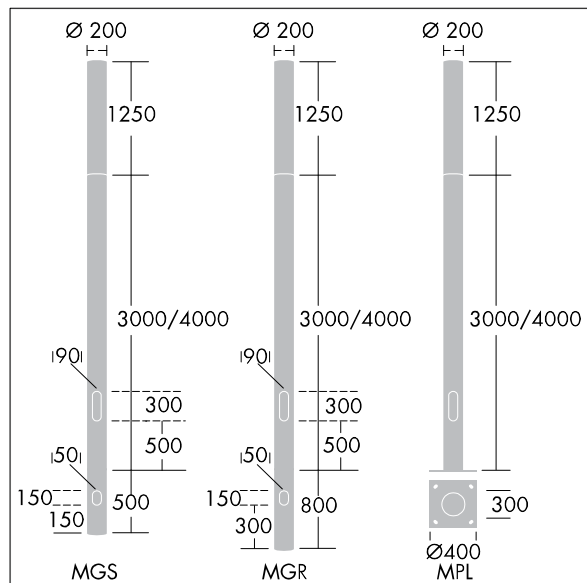

Alumet Stage II

96259920 ALUMET COL 4M MGR AL GRY NG

THORN

Alumet Stage II

Extruded aluminium column for Alumet Stage II luminaire. root mounted. powder coated silver grey (close to RAL 9006) textured (close to RAL 9006). Equipped with drilled door with inner grid to reduce condensation inside the pole.

Ø200 x 4000 mm above ground

800mm below ground

Weight: 37.2 kg

TLG_ALUM_F_P1.jpg

TLG_ALUM_M_2LD1.wmf

All values marked with an * are rated values. Unless stated otherwise, the values apply to an ambient temperature of 25°C.