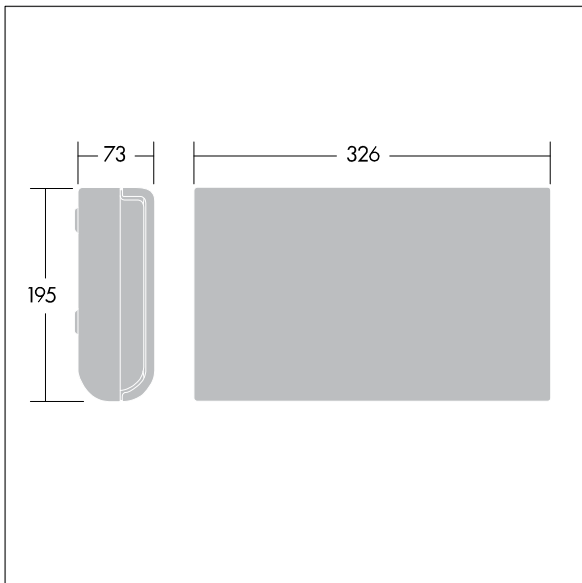

# Voyager Sigma

96236787 VOYAGER SIGMA LEG ISO LEFT

THORN

Versatile exit sign with low-maintenance LED option

Self adhesive emergency exit legend for Voyager Sigma luminaires with a viewing distance of 30 m.

TLG\_VSIG\_F\_LT.jpg

TLG\_VYSG\_M\_LD1.wmf

All values marked with an \* are rated values. Unless stated otherwise, the values apply to an ambient temperature of 25°C.

Thorn Lighting is constantly developing and improving its products. The right is reserved to change specifications without prior notification or public announcement.  
© Thorn Lighting