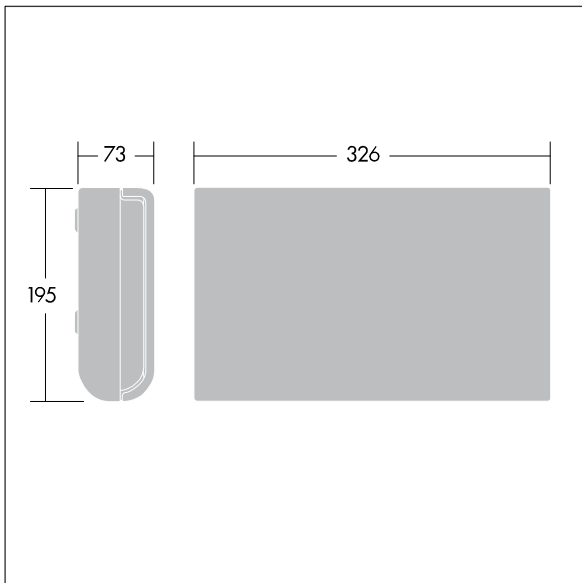

Voyager Sigma

96236785 VOYAGER SIGMA LEG ISO UP

THORN

Versatile exit sign with low-maintenance LED option

Self adhesive emergency exit legend for Voyager Sigma luminaires with a viewing distance of 30 m.

TLG_VSIG_F_UP.jpg