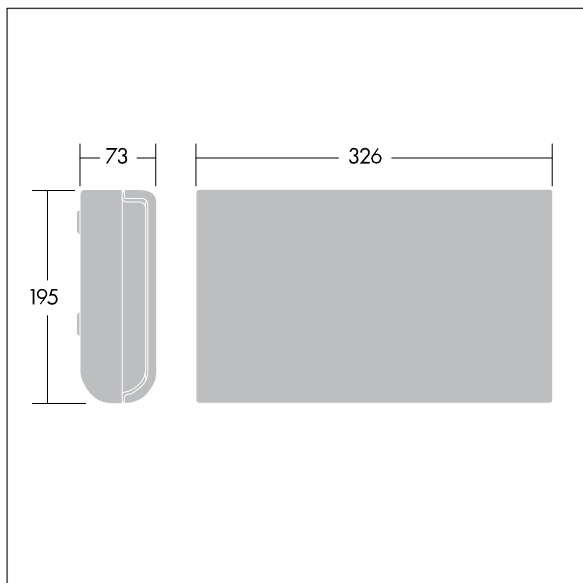

Voyager Sigma

96233816 VOYAGER SIGMA LED E3TX SIL

THORN

Versatile exit sign with low-maintenance LED option

A self-contained, maintained emergency exit sign for 1 x 1W Light Source: LED strip giving 3 hour SelfTest or Addressable Test if connected to Explorer Project/Vision, emergency operation. IP40, Class I electrical. Body in polycarbonate, finished metallic silver. Diffuser in polycarbonate. Can be wall mounted with 20mm conduit or rear back box entry. Legend panels required to be ordered separately in either ISO or EU formats. Complete with LED strip

Dimensions: 327 x 65 x 197 mm
Luminaire input power: 4 W
Weight: 1.4 kg

TLG_VSIG_F_WALL.jpg

TLG_VYSG_M_LD1.wmf

All values marked with an * are rated values. Thorn uses tried and tested components from leading suppliers, however there may be isolated instances of technology-related failures of individual LEDs during the rated product lifetime. International standards set the tolerance in initial flux and connected load at $\pm 10\%$. Unless stated otherwise, the values apply to an ambient temperature of 25°C.