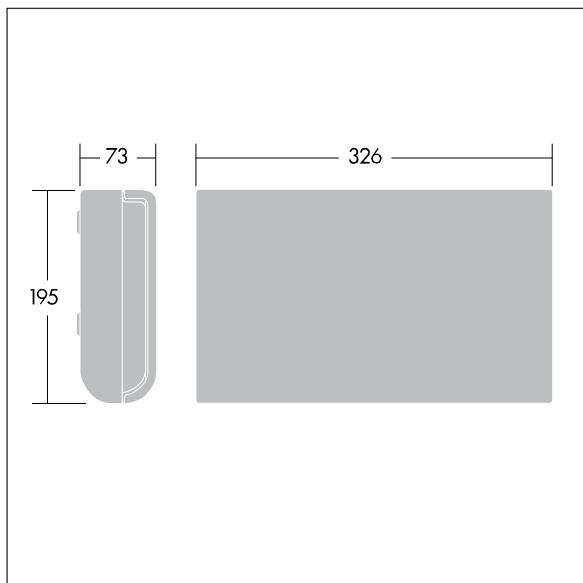

Voyager Sigma

96233815 VOYAGER SIGMA LED E3TX WHI

THORN

Versatile exit sign with low-maintenance LED option

A self-contained, maintained emergency exit sign for 1 x 1W Light Source: LED strip giving 3 hour SelfTest or Addressable Test if connected to Explorer Project/Vision, emergency operation. IP40, Class I electrical. Body in polycarbonate, finished white. Diffuser in polycarbonate. Can be wall mounted with 20mm conduit or rear back box entry. Legend panels required to be ordered separately in either ISO or EU formats. Complete with LED strip

Dimensions: 327 x 65 x 197 mm

Luminaire input power: 4 W

Weight: 1.4 kg

TLG_VSIG_F_WALL.jpg

TLG_VYSG_M_LD1.wmf

All values marked with an * are rated values. Thorn uses tried and tested components from leading suppliers, however there may be isolated instances of technology-related failures of individual LEDs during the rated product lifetime. International standards set the tolerance in initial flux and connected load at $\pm 10\%$. Unless stated otherwise, the values apply to an ambient temperature of 25°C.