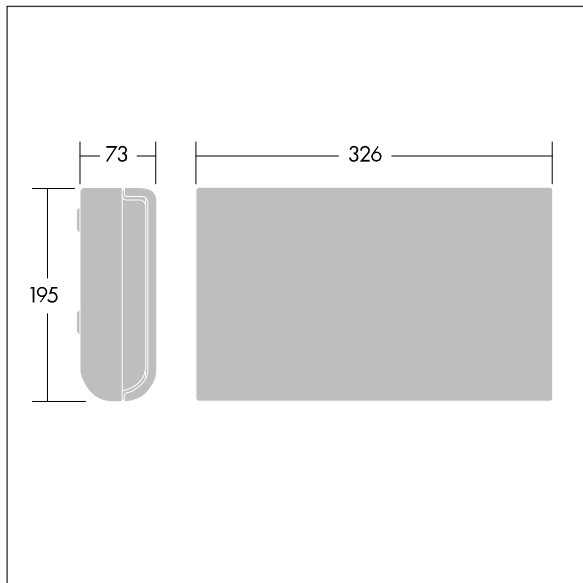

Voyager Sigma

96233814 VOYAGER SIGMA LED E3M SIL

THORN

Versatile exit sign with low-maintenance LED option

A self-contained, maintained emergency exit sign for 1 x 1W Light Source: LED strip giving 3 hours manual test emergency operation. IP40, Class I electrical. Body in polycarbonate, finished metallic silver. Diffuser in polycarbonate. Can be wall mounted with 20mm conduit or rear back box entry. Legend panels required to be ordered separately in either ISO or EU formats. Complete with LED strip

Dimensions: 327 x 65 x 197 mm

Luminaire input power: 4 W

Weight: 1.4 kg

TLG_VSIG_F_WALL.jpg

TLG_VYSG_M_LD1.wmf

All values marked with an * are rated values. Thorn uses tried and tested components from leading suppliers, however there may be isolated instances of technology-related failures of individual LEDs during the rated product lifetime. International standards set the tolerance in initial flux and connected load at $\pm 10\%$. Unless stated otherwise, the values apply to an ambient temperature of 25°C.