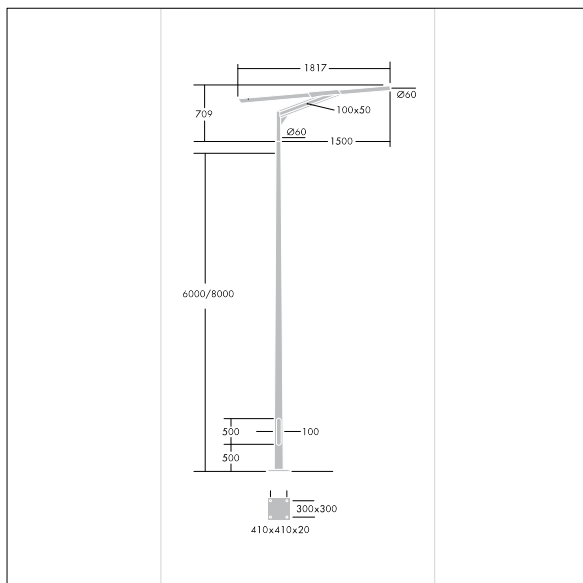

Zoria

99074870 ZORIA BRax1 1.5M MTP D76 R9006

THORN

Zoria

Single aluminium Zoria post top bracket for Ø76mm columns. 1500mm outreach. Finished in RAL9006, other RAL colours available on request.

EN40 - CE marked

Dimensions : 1817 x 709 mm

Weight: 20 kg

TLG_ZORA_F_ORCL1.jpg

TLG_ZORA_M_SGLD1.wmf

All values marked with an * are rated values. Unless stated otherwise, the values apply to an ambient temperature of 25°C.