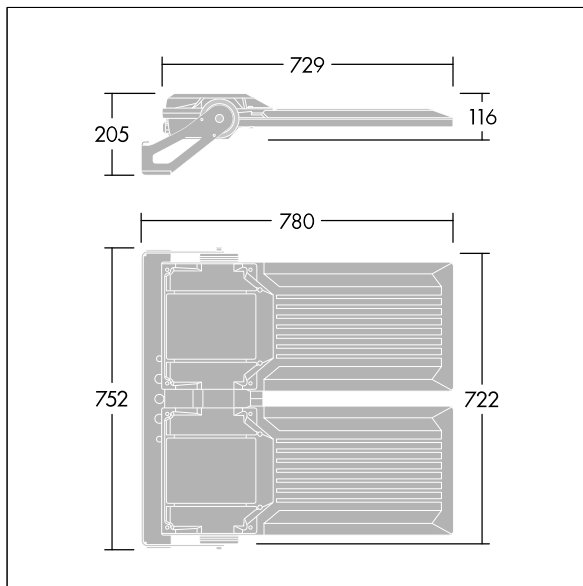

TLG_AFP2_M_2L.wmf

This product contains a light source of energy efficiency class E.