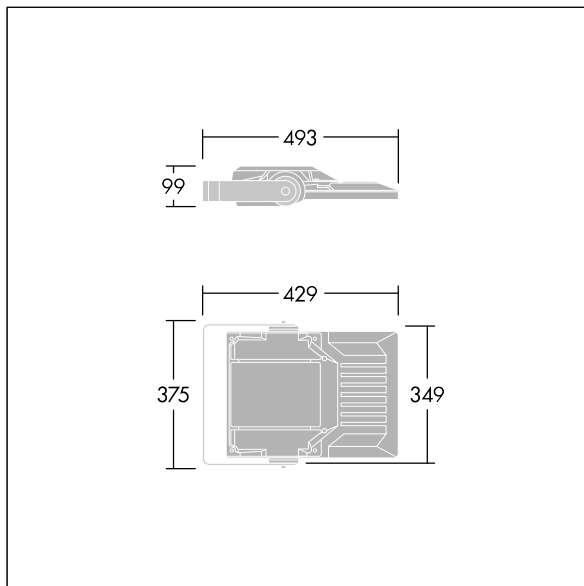

TLG_AFP2_M_S.wmf

This product contains a light source of energy efficiency class E.