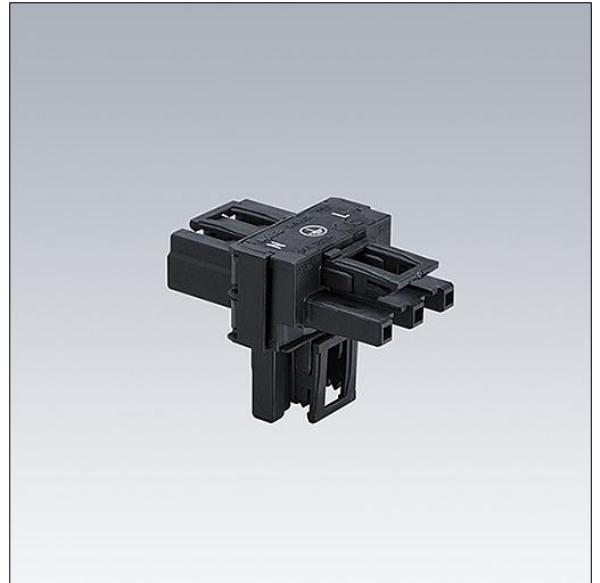

# Cetus

## 96635256 T CONNECTOR WL 3POLE

THORN

### Cetus

A 3-pole Wieland T-connector for loop in/out installations on side, type GST18i3 black.

Weight: 0.04 kg

TLG\_CTU3\_F\_WL3\_WO3.jpg