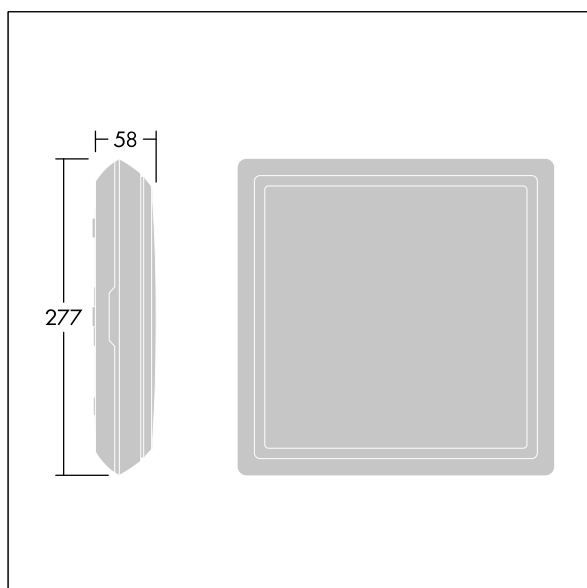

TLG_VYSQ_M_LD1.wmf

This product contains a light source of energy efficiency class C.

All values marked with an * are rated values. Thorn uses tried and tested components from leading suppliers, however there may be isolated instances of technology-related failures of individual LEDs during the rated product lifetime. International standards set the tolerance in initial flux and connected load at $\pm 10\%$. Unless stated otherwise, the values apply to an ambient temperature of 25°C .

Thorn Lighting is constantly developing and improving its products. The right is reserved to change specifications without prior notification or public announcement.
© Thorn Lighting