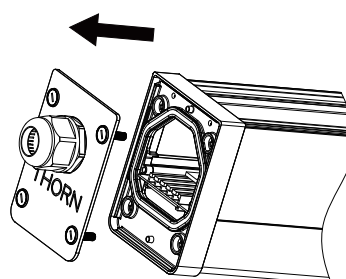

LV Instalācijas instrukcija
NO Monteringsanvisning
PL Instrukcja montażu
SE Installationsanvisning
RU Инструкция по монтажу

⚠ 灯具必须由专业人士或制造商授权人士安装!
 Installation and commissioning may only be carried out by authorized specialists.

IP65

①

②

③

④

Surface/表面安装

Suspended/吊杆安装

Uninstall/拆卸

Push/推

Turn/转

Part A/B/C/D/E/F is not an included accessory.

Rubber plug

Screw

Washer

Derrick boom

nut