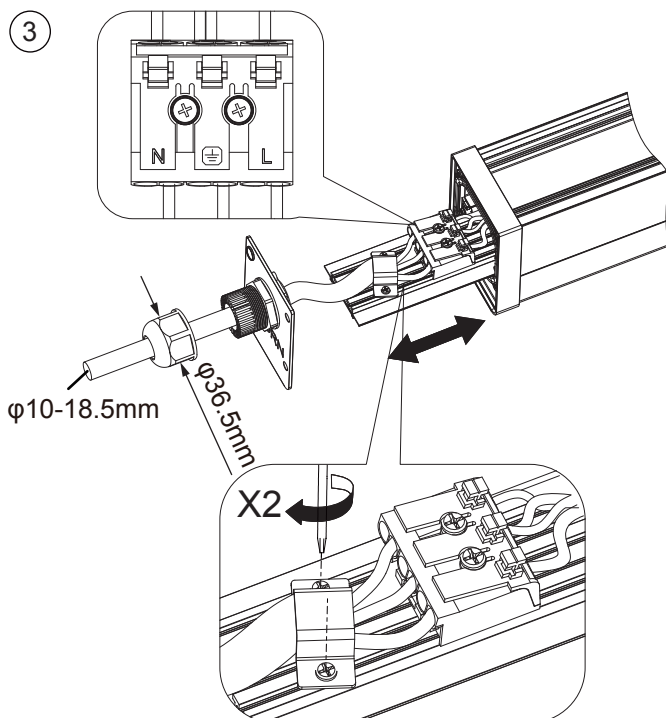

IP65

①

②

③

④

Surface/表面安装

Suspended/吊杆安装

Uninstall/拆卸

Push/推

Turn/转

Part A/B/C/D/E/F is not an included accessory.

Rubber plug

Screw

Washer

Derrick boom

nut