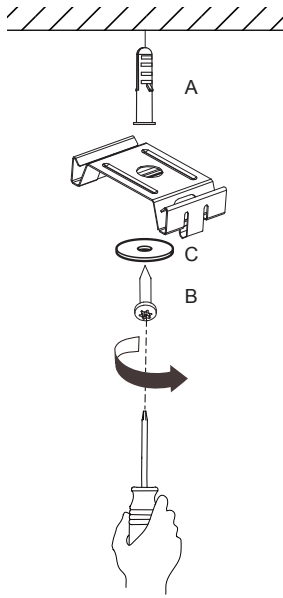

IP65

①

②

③

④

Surface/表面安装

Suspended/吊杆安装

Uninstall/拆卸

Push/推

Turn/转

Part A/B/C/D/E/F is not an included accessory.

Rubber plug

Screw

Washer

Derrick boom

nut