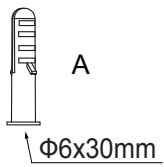

Push/推

Turn/转

Part A/B/C/D/E/F is not an included accessory.

Rubber plug

Screw

Washer

Derrick boom

nut