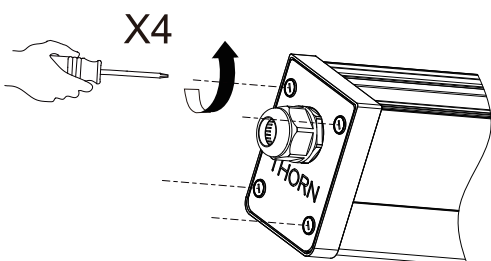

⚠ 灯具必须由专业人士或制造商授权人士安装!
Installation and commissioning may only be carried out by authorized specialists.

IP65

①