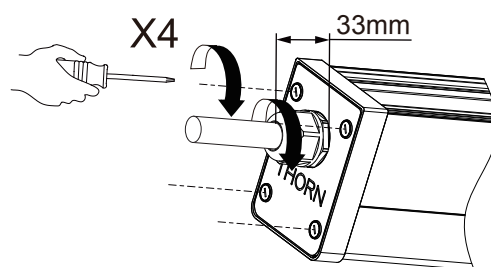

IP65

①

②

③

④

Surface/表面安装

Suspended/吊杆安装

Uninstall/拆卸

Push/推

Turn/转

Part A/B/C/D/E/F is not an included accessory.

Rubber plug

Screw

Washer

Derrick boom

nut