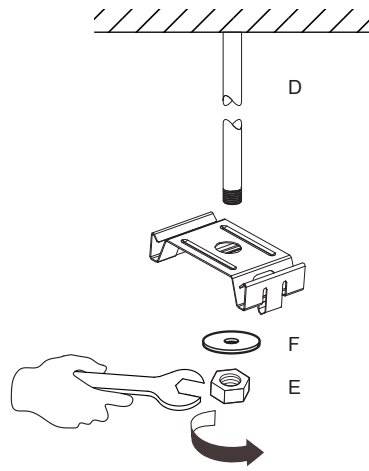

IP65

①

②

③

④

Surface/表面安装

Suspended/吊杆安装

Uninstall/拆卸

Push/推

Turn/转

Part A/B/C/D/E/F is not an included accessory.

Rubber plug

Screw

Washer

Derrick boom

nut