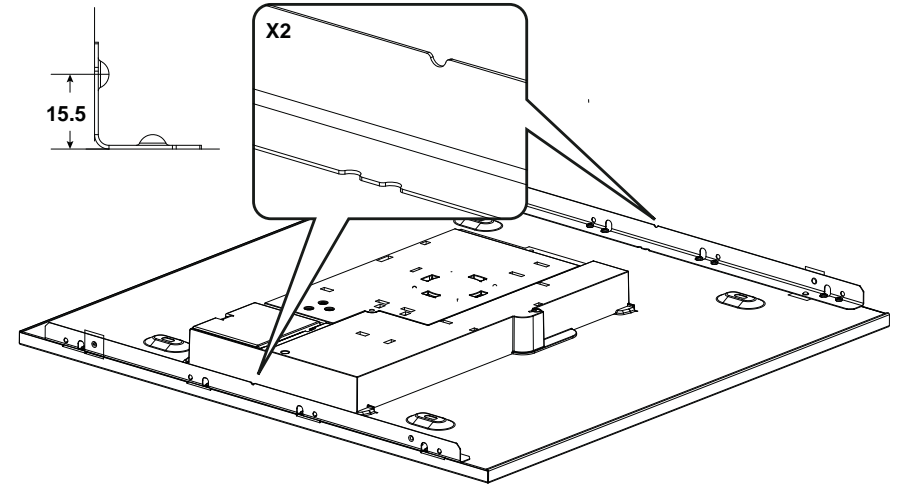

96633300 OP2 HIDDEN CEILING KIT CLICK IN 3x12

③ → ④

③ → ④

96402244 x2 Brackets
96300907 x8 Screws

96402245 x4 Brackets
96300907 x12 Screws

②

Description	Data 6x6	Data 3x12	Bracket Position
Armstrong 3000 TYPE Q	Y=0.6mm	Y=0.3mm	2
Armstrong 3000 TYPE S	X=7.9mm	X=8.8mm	2
SAS 120	X=2.6mm	X=3.5mm	2
SAS 150	Y=0.2mm	X=1.1mm	2
Burgess Clip in Tile A,B,D & F	X=2.6mm	X=3.5mm	2
Burgess Clip in Tile C	X=8.6mm	X=9.5mm	2
Burgess A Bar Tile A	X=2.6mm	X=3.5mm	2

③ 96633198 OP2 HIDDEN CEILING KIT CLICK IN 6x6

x2 Brackets
x8 Screws

Max 1.2Nm
x8

Position 1

X2

Position 2

X2