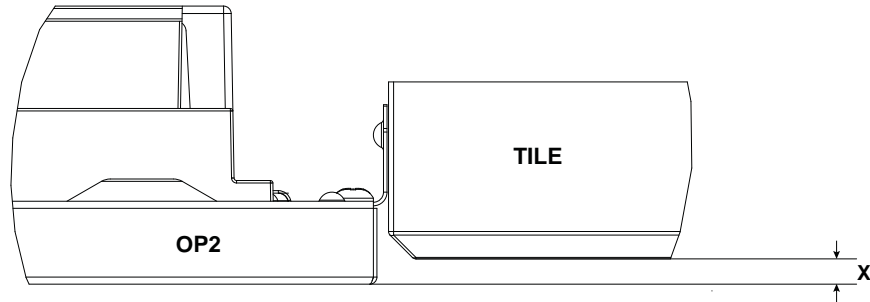

96633300 OP2 HIDDEN CEILING KIT CLICK IN 3x12

③ → ④

③ → ④

96402244 x2 Brackets
96300907 x8 Screws

96402245 x4 Brackets
96300907 x12 Screws

②

Description	Data 6x6	Data 3x12	Bracket Position
Armstrong 3000 TYPE Q	Y=0.6mm	Y=0.3mm	2
Armstrong 3000 TYPE S	X=7.9mm	X=8.8mm	2
SAS 120	X=2.6mm	X=3.5mm	2
SAS 150	Y=0.2mm	X=1.1mm	2
Burgess Clip in Tile A,B,D & F	X=2.6mm	X=3.5mm	2
Burgess Clip in Tile C	X=8.6mm	X=9.5mm	2
Burgess A Bar Tile A	X=2.6mm	X=3.5mm	2