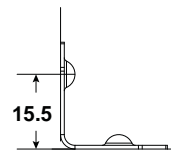

96633300 OP2 HIDDEN CEILING KIT CLICK IN 3x12

③ → ④

③ → ④

96402244 x2 Brackets
96300907 x8 Screws

96402245 x4 Brackets
96300907 x12 Screws

②

Description	Data 6x6	Data 3x12	Bracket Position
Armstrong 3000 TYPE Q	Y=0.6mm	Y=0.3mm	2
Armstrong 3000 TYPE S	X=7.9mm	X=8.8mm	2
SAS 120	X=2.6mm	X=3.5mm	2
SAS 150	Y=0.2mm	X=1.1mm	2
Burgess Clip in Tile A,B,D & F	X=2.6mm	X=3.5mm	2
Burgess Clip in Tile C	X=8.6mm	X=9.5mm	2
Burgess A Bar Tile A	X=2.6mm	X=3.5mm	2

③ 96633198 OP2 HIDDEN CEILING KIT CLICK IN 6x6

x2 Brackets
x8 Screws

Max 1.2Nm
x8

Position 1

X2

Position 2

X2