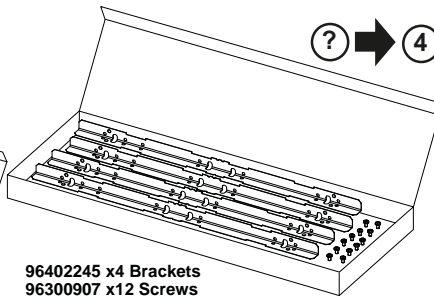

[LT] Montavimo Instrukcijos
[LV] Instalācijas instrukcija
[NO] Monteringsanvisning
[PL] Instrukcja montażu
[RU] Инструкция по монтажу
[SE] Installationsanvisning
[UK] Installation Instructions

① 96633198 OP2 HIDDEN CEILING KIT CLICK IN 6x6

96633300 OP2 HIDDEN CEILING KIT CLICK IN 3x12

③ → ④

③ → ④

96402244 x2 Brackets
96300907 x8 Screws

96402245 x4 Brackets
96300907 x12 Screws

②

Description	Data 6x6	Data 3x12	Bracket Position
Armstrong 3000 TYPE Q	Y=0.6mm	Y=0.3mm	2
Armstrong 3000 TYPE S	X=7.9mm	X=8.8mm	2
SAS 120	X=2.6mm	X=3.5mm	2
SAS 150	Y=0.2mm	X=1.1mm	2
Burgess Clip in Tile A,B,D & F	X=2.6mm	X=3.5mm	2
Burgess Clip in Tile C	X=8.6mm	X=9.5mm	2
Burgess A Bar Tile A	X=2.6mm	X=3.5mm	2