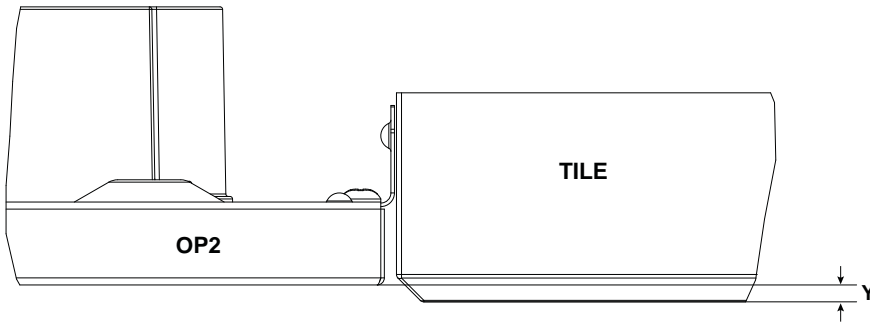

96633300 OP2 HIDDEN CEILING KIT CLICK IN 3x12

③ → ④

③ → ④

96402244 x2 Brackets
96300907 x8 Screws

96402245 x4 Brackets
96300907 x12 Screws

②

Description	Data 6x6	Data 3x12	Bracket Position
Armstrong 3000 TYPE Q	Y=0.6mm	Y=0.3mm	2
Armstrong 3000 TYPE S	X=7.9mm	X=8.8mm	2
SAS 120	X=2.6mm	X=3.5mm	2
SAS 150	Y=0.2mm	X=1.1mm	2
Burgess Clip in Tile A,B,D & F	X=2.6mm	X=3.5mm	2
Burgess Clip in Tile C	X=8.6mm	X=9.5mm	2
Burgess A Bar Tile A	X=2.6mm	X=3.5mm	2