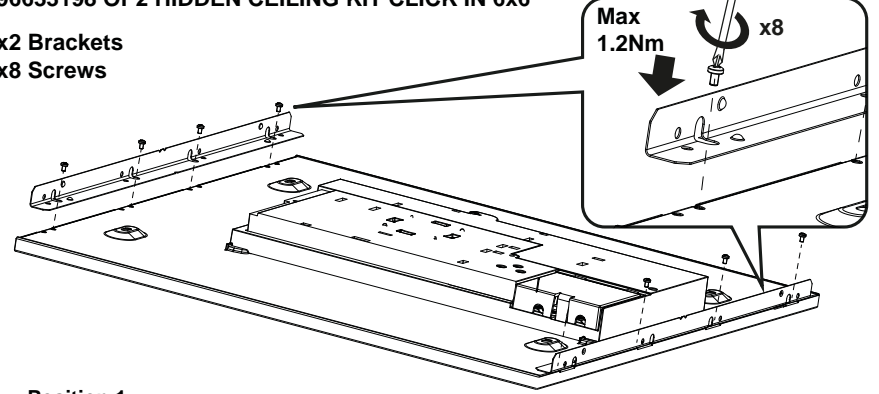

Description	Data 6x6	Data 3x12	Bracket Position
Armstrong 3000 TYPE Q	Y=0.6mm	Y=0.3mm	2
Armstrong 3000 TYPE S	X=7.9mm	X=8.8mm	2
SAS 120	X=2.6mm	X=3.5mm	2
SAS 150	Y=0.2mm	X=1.1mm	2
Burgess Clip in Tile A,B,D & F	X=2.6mm	X=3.5mm	2
Burgess Clip in Tile C	X=8.6mm	X=9.5mm	2
Burgess A Bar Tile A	X=2.6mm	X=3.5mm	2

③ 96633198 OP2 HIDDEN CEILING KIT CLICK IN 6x6

x2 Brackets
x8 Screws

Max 1.2Nm
x8