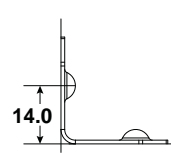

96633300 OP2 HIDDEN CEILING KIT CLICK IN 3x12

③ → ④

③ → ④

96402244 x2 Brackets
96300907 x8 Screws

96402245 x4 Brackets
96300907 x12 Screws

②

Description	Data 6x6	Data 3x12	Bracket Position
Armstrong 3000 TYPE Q	Y=0.6mm	Y=0.3mm	2
Armstrong 3000 TYPE S	X=7.9mm	X=8.8mm	2
SAS 120	X=2.6mm	X=3.5mm	2
SAS 150	Y=0.2mm	X=1.1mm	2
Burgess Clip in Tile A,B,D & F	X=2.6mm	X=3.5mm	2
Burgess Clip in Tile C	X=8.6mm	X=9.5mm	2
Burgess A Bar Tile A	X=2.6mm	X=3.5mm	2

③ 96633198 OP2 HIDDEN CEILING KIT CLICK IN 6x6

x2 Brackets
x8 Screws

Max 1.2Nm
x8

Position 1

X2

Position 2

X2