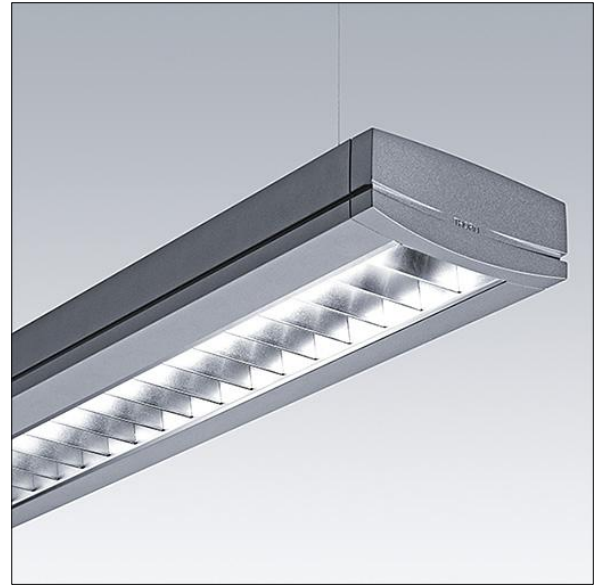

Discontinued

96209650 <OPTUS IV DI 2x35W HFSI GRY DSB ML L840

Discontinued

A suspended luminaire with a modern slim design, suitable for both office and school applications. For 2x35W T16 lamp(s). Electronic, DALI / DSI digital dimmable control gear. Integral mini-sensa head for full presence, daylight and remote control. Body: extruded aluminium with powder coated aluminium matt grey finish. End Caps: die-cast zinc and satinbrite louvre in anodised aluminium. 60:40 direct/indirect light distribution. Class I electrical, IP20. Electrical connection via factory fitted 3 x 0.75mm² non halogen cable. Pre-mounted Quick Lock wire suspension kit included. Complete with 840 lamp(s).

Dimensions: 1509 x 165 x 61 mm
Total power: 74.5 W
Weight: 3.2 kg

TLG_OPT4_F_DISGL.jpg

TLG_OPT4_M_SUSP.wmf