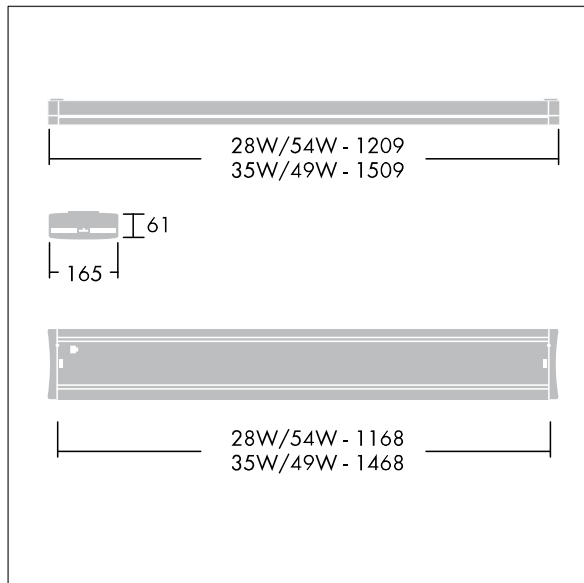

Discontinued

96209650 <OPTUS IV DI 2x35W HFSI GRY DSB ML L840

Discontinued

A suspended luminaire with a modern slim design, suitable for both office and school applications. For 2x35W T16 lamp(s). Electronic, DALI / DSI digital dimmable control gear. Integral mini-sensa head for full presence, daylight and remote control. Body: extruded aluminium with powder coated aluminium matt grey finish. End Caps: die-cast zinc and satinbrite louvre in anodised aluminium. 60:40 direct/indirect light distribution. Class I electrical, IP20. Electrical connection via factory fitted 3 x 0.75mm² non halogen cable. Pre-mounted Quick Lock wire suspension kit included. Complete with 840 lamp(s).

Dimensions: 1509 x 165 x 61 mm
Total power: 74.5 W
Weight: 3.2 kg

TLG_OPT4_F_DISGL.jpg

TLG_OPT4_M_SUSP.wmf