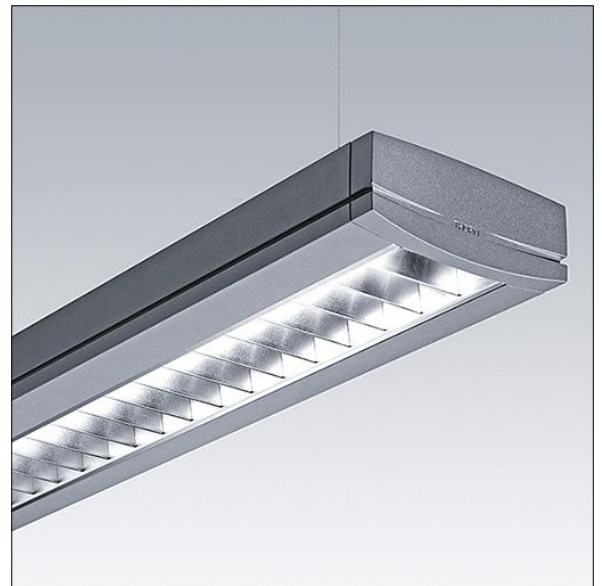

Discontinued

96209580 <OPTUS IV DI 1x28W HFI GRY DSB ML L840

Discontinued

A suspended luminaire with a modern slim design, suitable for both office and school applications. For 1x28W T16 lamp(s). Electronic, DALI / DSI digital dimmable control gear. Body: extruded aluminium with powder coated aluminium matt grey finish. End Caps: die-cast zinc and satinbrite louvre in anodised aluminium. 60:40 direct/indirect light distribution. Class I electrical, IP20. Electrical connection via factory fitted 5 x 0.75mm² non halogen cable. Pre-mounted Quick Lock wire suspension kit included. Complete with 840 lamp(s).

Dimensions: 1209 x 165 x 61 mm

Total power: 30.5 W

Weight: 2.6 kg

TLG_OPT4_F_DISGL.jpg

TLG_OPT4_M_SUSP.wmf