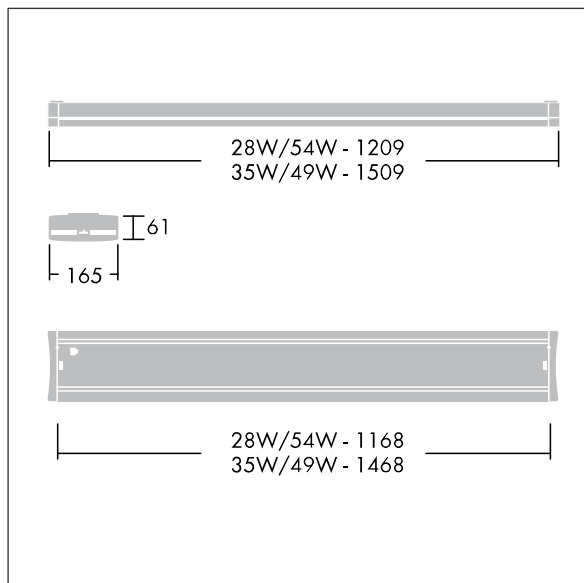

Discontinued

96209580 <OPTUS IV DI 1x28W HFI GRY DSB ML L840

Discontinued

A suspended luminaire with a modern slim design, suitable for both office and school applications. For 1x28W T16 lamp(s). Electronic, DALI / DSI digital dimmable control gear. Body: extruded aluminium with powder coated aluminium matt grey finish. End Caps: die-cast zinc and satinbrite louvre in anodised aluminium. 60:40 direct/indirect light distribution. Class I electrical, IP20. Electrical connection via factory fitted 5 x 0.75mm² non halogen cable. Pre-mounted Quick Lock wire suspension kit included. Complete with 840 lamp(s).

Dimensions: 1209 x 165 x 61 mm

Total power: 30.5 W

Weight: 2.6 kg

TLG_OPT4_F_DISGL.jpg

TLG_OPT4_M_SUSP.wmf