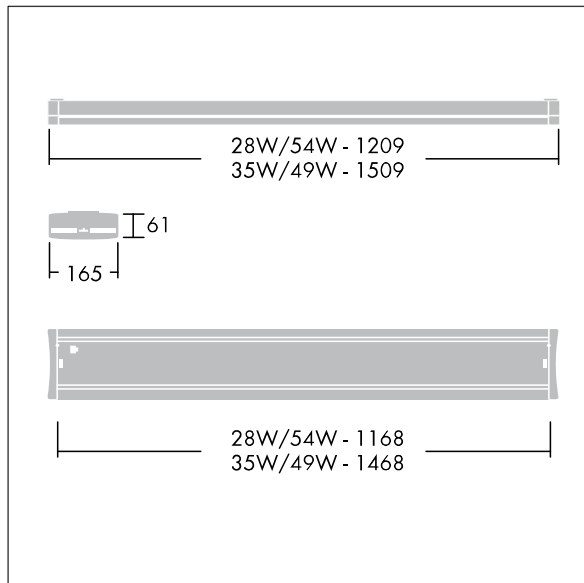

TLG_OPT4_M_SUSP.wmf