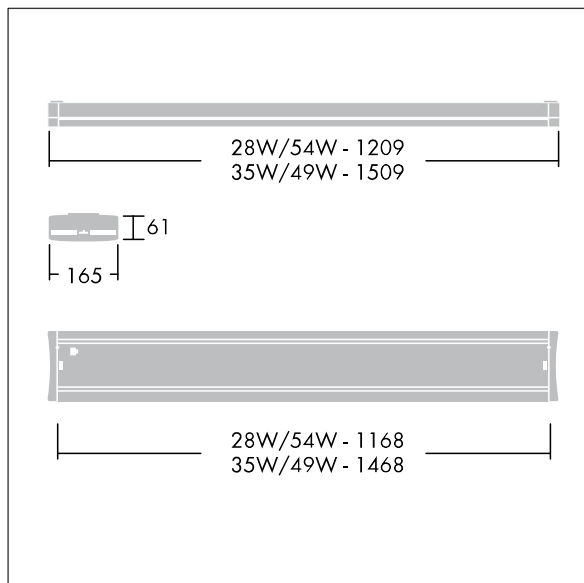

Discontinued

96206827 <OPTUS IV DI 2x54W HF GRY DSB ML

THORN

Discontinued

A suspended luminaire with a modern slim design, suitable for both office and school applications. For 2 x 54W T16 lamp(s) with electronic - fixed output ballast. 60:40 direct/indirect light distribution. Rated IP20, Class I electrical. Body in extruded aluminium with powder coated grey finish. End caps in die-cast zinc, and satinbrite louvre in anodised aluminium. Delivered with 2.6m 3 x 0.75mm² non halogen cable. Pre-mounted Quick Lock wire suspension kit included. Lamps to be ordered separately.

Total power: 120 W
Dimensions: 1209 x 165 x 61 mm
Weight: 2.6 kg

TLG_OPT4_F_DISGL.jpg

TLG_OPT4_M_SUSP.wmf

Discontinued

96206827 <OPTUS IV DI 2x54W HF GRY DSB ML

THORN