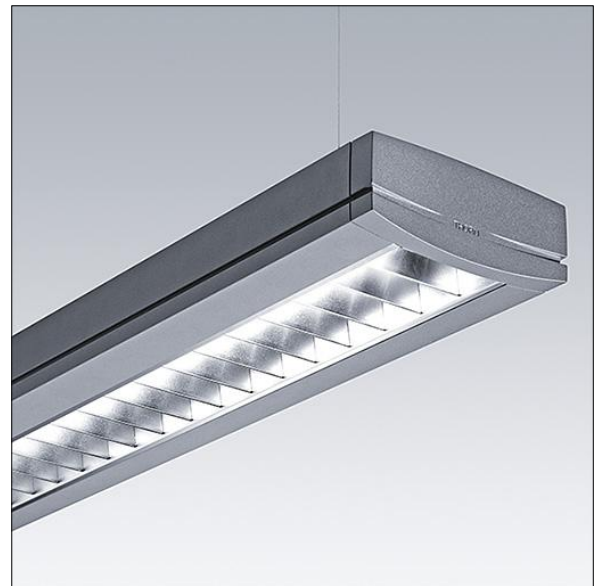

Discontinued

96206827 <OPTUS IV DI 2x54W HF GRY DSB ML

THORN

Discontinued

A suspended luminaire with a modern slim design, suitable for both office and school applications. For 2 x 54W T16 lamp(s) with electronic - fixed output ballast. 60:40 direct/indirect light distribution. Rated IP20, Class I electrical. Body in extruded aluminium with powder coated grey finish. End caps in die-cast zinc, and satinbrite louvre in anodised aluminium. Delivered with 2.6m 3 x 0.75mm² non halogen cable. Pre-mounted Quick Lock wire suspension kit included. Lamps to be ordered separately.

Total power: 120 W
Dimensions: 1209 x 165 x 61 mm
Weight: 2.6 kg

TLG_OPT4_F_DISGL.jpg

TLG_OPT4_M_SUSP.wmf

Discontinued

96206827 <OPTUS IV DI 2x54W HF GRY DSB ML

THORN