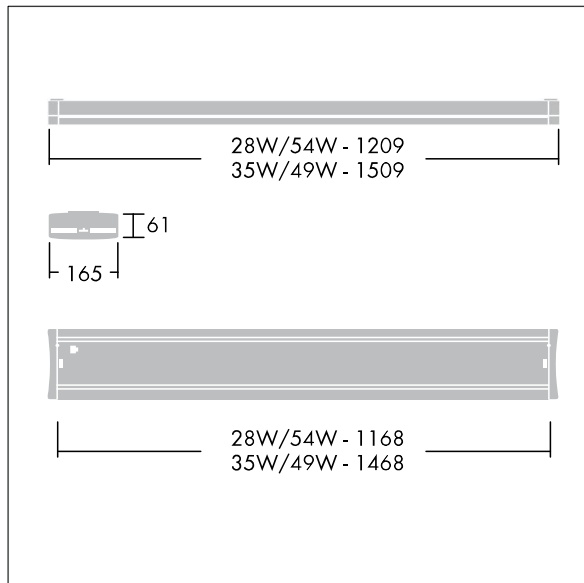

## 96206827 <OPTUS IV DI 2x54W HF GRY DSB ML

### Discontinued

A suspended luminaire with a modern slim design, suitable for both office and school applications. For 2 x 54W T16 lamp(s) with electronic - fixed output ballast. 60:40 direct/indirect light distribution. Rated IP20, Class I electrical. Body in extruded aluminium with powder coated grey finish. End caps in die-cast zinc, and satinbrite louvre in anodised aluminium. Delivered with 2.6m 3 x 0.75mm<sup>2</sup> non halogen cable. Pre-mounted Quick Lock wire suspension kit included. Lamps to be ordered separately.

Total power: 120 W  
Dimensions: 1209 x 165 x 61 mm  
Weight: 2.6 kg

TLG\_OPT4\_F\_DISGL.jpg

TLG\_OPT4\_M\_SUSP.wmf