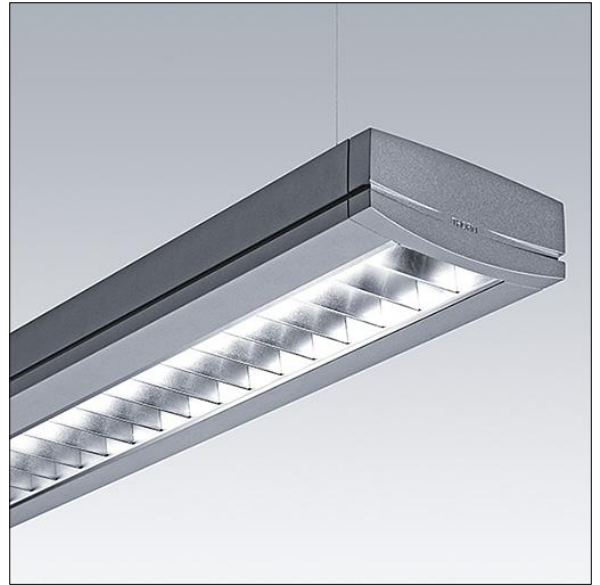

Discontinued

96206827 <OPTUS IV DI 2x54W HF GRY DSB ML

Discontinued

A suspended luminaire with a modern slim design, suitable for both office and school applications. For 2 x 54W T16 lamp(s) with electronic - fixed output ballast. 60:40 direct/indirect light distribution. Rated IP20, Class I electrical. Body in extruded aluminium with powder coated grey finish. End caps in die-cast zinc, and satinbrite louvre in anodised aluminium. Delivered with 2.6m 3 x 0.75mm² non halogen cable. Pre-mounted Quick Lock wire suspension kit included. Lamps to be ordered separately.

Total power: 120 W
Dimensions: 1209 x 165 x 61 mm
Weight: 2.6 kg

TLG_OPT4_F_DISGL.jpg