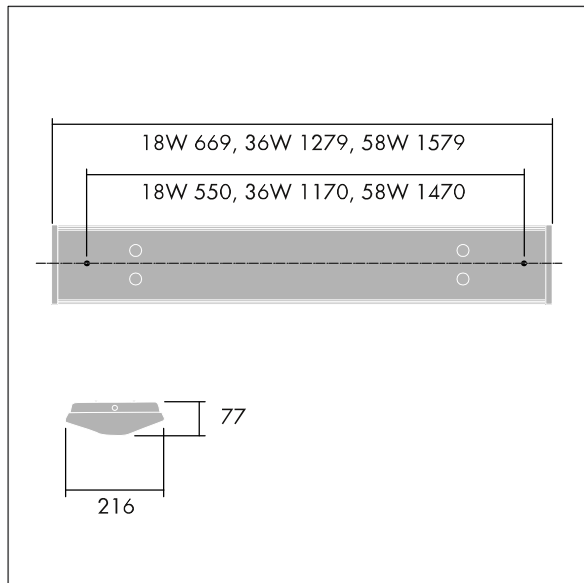

PE

96006354 PE 1X36W HF OP AC

THORN

General purpose luminaire with T8 fluorescent lamp in a stylish design and a comfortable light distribution.

Streamline diffuser fitting with a comfortable light distribution for 1 x 36W T26 lamp. Body in white painted galvanized steel sheet and endcaps in white plastic with a opal acrylic diffuser. Mounting: Surface mounted (wall or ceiling), or suspended by wire, chain or brackets. Both end caps has grommets Ø 19mm.

Dimensions: 1279 x 216 x 77 mm
Total power: 39.5 W
Weight: 4.35 kg

TLG_PESE_F_01.jpg

TLG_DFLX_M_LD1.wmf

All values marked with an * are rated values. Unless stated otherwise, the values apply to an ambient temperature of 25°C.