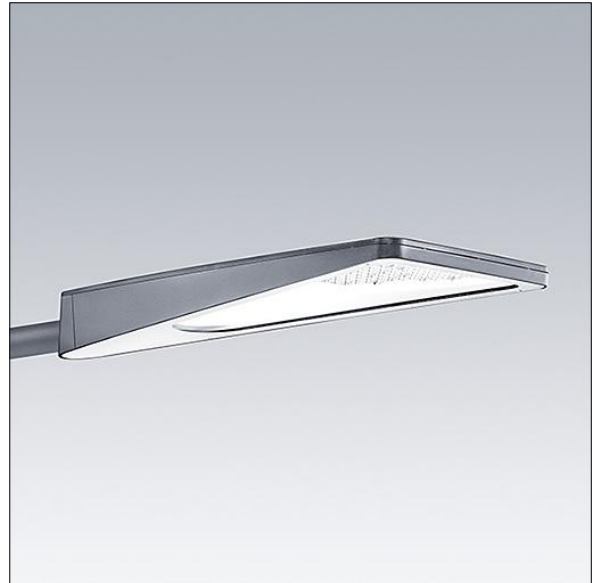

Urba

THORN

96269903 URBA L 48L35 RC ANT BP CL2 MLE L730

Urba

A large size LED urban street lighting lantern with 48 LEDs driven at 350mA with Road & Comfort optic. Electronic, fixed output control gear. Class II electrical, IP66, IK08. Body: die-cast aluminium, textured dark grey. Cover: tempered flat clear glass. Side entry mounting to Ø60mm spigot with adjustable tilt angles of 0°, -5°, -10°. Complete with 3000K LED.

Dimensions: 1065 x 400 x 176 mm

Total power: 51 W

Weight: 16 kg

Scx: 0.11 m²

TLG_URBA_F_LMLEGYPDB.jpg

TLG_URBA_M_LD1.wmf

All values marked with an * are rated values. Thorn uses tried and tested components from leading suppliers, however there may be isolated instances of technology-related failures of individual LEDs during the rated product lifetime. International standards set the tolerance in initial flux and connected load at $\pm 10\%$. Colour temperature is subject to a tolerance of up to ± 150 Kelvin from the nominal value. Unless stated otherwise, the values apply to an ambient temperature of 25°C.

In most products the failure of one LED point causes no functional impairment to the lighting performance of the luminaire and is therefore no reason for complaint. Unless otherwise stated all Thorn LED products are suitable for unrestricted use (rated RG0 or RG1) with regard photobiological blue light safety (IEC/EN60598-1).