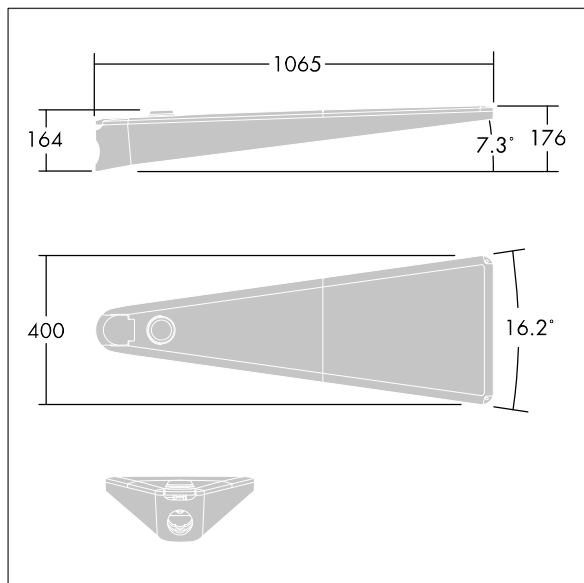

Urba

THORN

96269903 URBA L 48L35 RC ANT BP CL2 MLE L730

Urba

A large size LED urban street lighting lantern with 48 LEDs driven at 350mA with Road & Comfort optic. Electronic, fixed output control gear. Class II electrical, IP66, IK08. Body: die-cast aluminium, textured dark grey. Cover: tempered flat clear glass. Side entry mounting to Ø60mm spigot with adjustable tilt angles of 0°, -5°, -10°. Complete with 3000K LED.

Dimensions: 1065 x 400 x 176 mm

Total power: 51 W

Weight: 16 kg

Scx: 0.11 m²

TLG_URBA_F_LMLEGYPDB.jpg

TLG_URBA_M_LD1.wmf

All values marked with an * are rated values. Thorn uses tried and tested components from leading suppliers, however there may be isolated instances of technology-related failures of individual LEDs during the rated product lifetime. International standards set the tolerance in initial flux and connected load at $\pm 10\%$. Colour temperature is subject to a tolerance of up to ± 150 Kelvin from the nominal value. Unless stated otherwise, the values apply to an ambient temperature of 25°C.