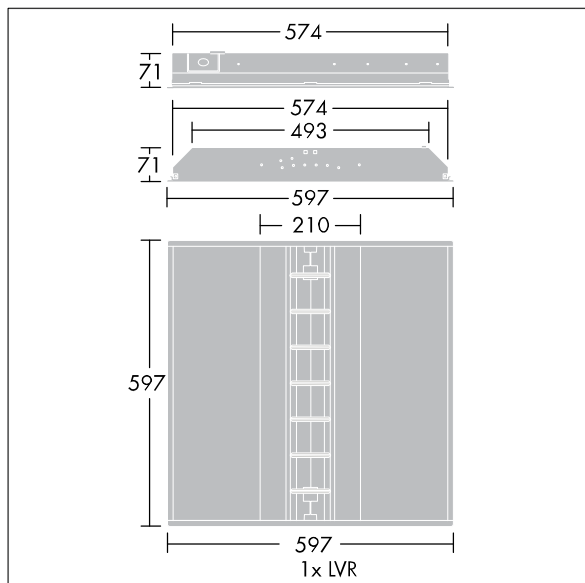

IndiQuattro

96548491 INDI FAST 1x55W TC-L HF LV L840

THORN

IndiQuattro

Recessed modular direct/indirect luminaire for 1 x 55W TC-L lamp(s) with electronic - fixed output circuit. Body and coffer in white painted steel with satinbrite aluminium louvre and micro perforated white painted steel sides. Lay in installation to 15/24mm exposed tee ceilings only. Easy electrical connection via 3 x 2 x 2.5mm² terminal block under external access flap on rear of body. Complete with 840 lamp(s).

Supplied ready to install, with lamps fitted, safety wire and protective film.

Dimensions: 597 x 597 x 70 mm

Total power: 57 W

Weight: 3.7 kg

Luminaire efficacy: 59 lm/W

TLG_INDQ_F_B1X55WLVRSB.jpg

TLG_INDQ_M_LVR.wmf