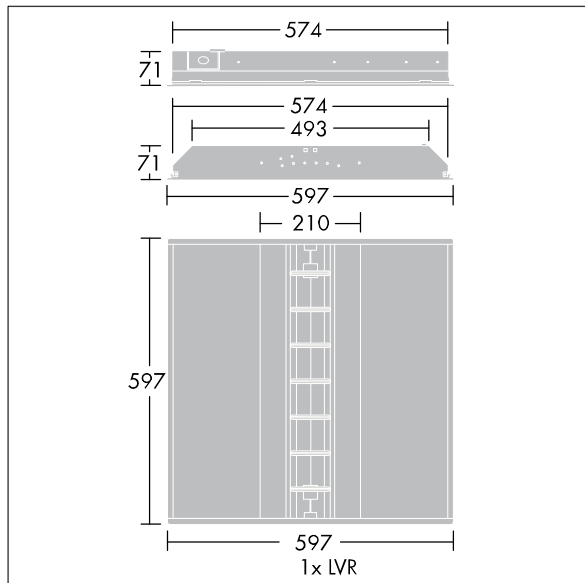

IndiQuattro

96548491 INDI FAST 1x55W TC-L HF LV L840

THORN

IndiQuattro

Recessed modular direct/indirect luminaire for 1 x 55W TC-L lamp(s) with electronic - fixed output circuit. Body and coffer in white painted steel with satinbrite aluminium louvre and micro perforated white painted steel sides. Lay in installation to 15/24mm exposed tee ceilings only. Easy electrical connection via 3 x 2 x 2.5mm² terminal block under external access flap on rear of body. Complete with 840 lamp(s).

Supplied ready to install, with lamps fitted, safety wire and protective film.

Dimensions: 597 x 597 x 70 mm

Total power: 57 W

Weight: 3.7 kg

Luminaire efficacy: 59 lm/W

TLG_INDQ_F_B1X55WLVRSB.jpg

TLG_INDQ_M_LVR.wmf