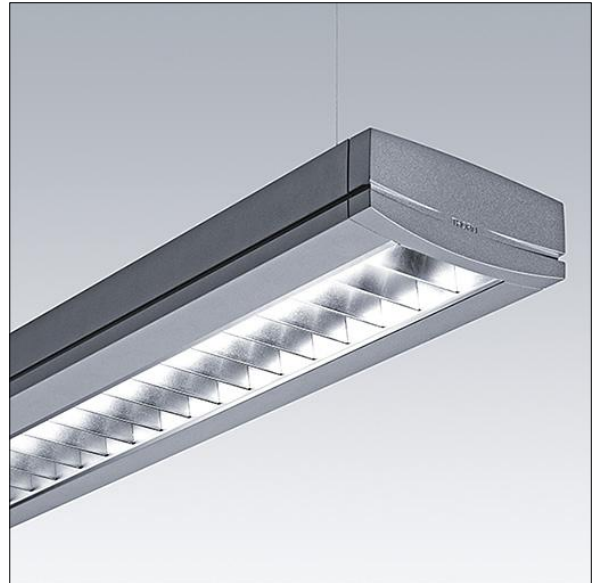

Discontinued

96547860 <OPTUS IV DI 1x54W HF GRY DSB ML L840

Discontinued

A suspended luminaire with a modern slim design, suitable for both office and school applications. For 1 x 54W T16 lamp(s) with electronic - fixed output ballast. 60:40 direct/indirect light distribution. Rated IP20, Class I electrical. Body in extruded aluminium with powder coated grey finish. End caps in die-cast zinc, and satinbrite louvre in anodised aluminium. Delivered with 2.6m 3 x 0.75mm² non halogen cable. Pre-mounted Quick Lock wire suspension kit included. Complete with 840 lamp(s).

Total power: 57.4 W
Dimensions: 1209 x 165 x 61 mm
Weight: 2.6 kg

TLG_OPT4_F_DISGL.jpg