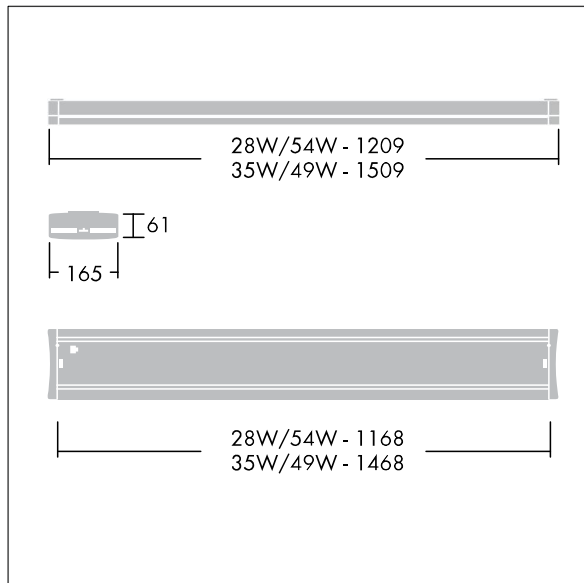

Discontinued

96547860 <OPTUS IV DI 1x54W HF GRY DSB ML L840

Discontinued

A suspended luminaire with a modern slim design, suitable for both office and school applications. For 1 x 54W T16 lamp(s) with electronic - fixed output ballast. 60:40 direct/indirect light distribution. Rated IP20, Class I electrical. Body in extruded aluminium with powder coated grey finish. End caps in die-cast zinc, and satinbrite louvre in anodised aluminium. Delivered with 2.6m 3 x 0.75mm² non halogen cable. Pre-mounted Quick Lock wire suspension kit included. Complete with 840 lamp(s).

Total power: 57.4 W
Dimensions: 1209 x 165 x 61 mm
Weight: 2.6 kg

TLG_OPT4_F_DISGL.jpg

TLG_OPT4_M_SUSP.wmf

Discontinued

96547860 <OPTUS IV DI 1x54W HF GRY DSB ML L840

THORN