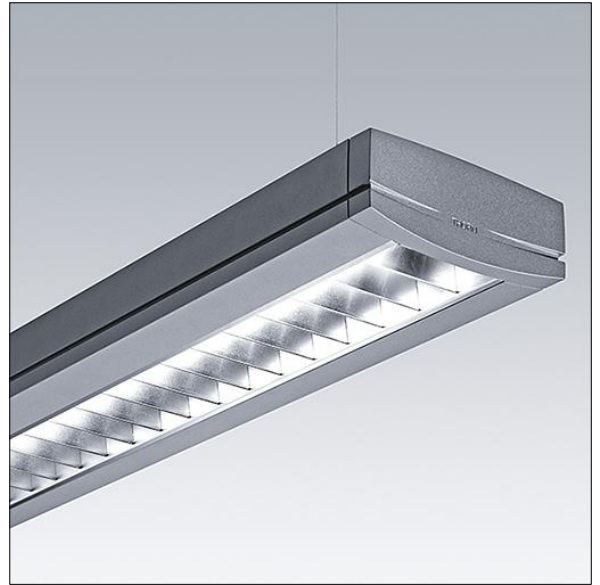

Discontinued

96547860 <OPTUS IV DI 1x54W HF GRY DSB ML L840

Discontinued

A suspended luminaire with a modern slim design, suitable for both office and school applications. For 1 x 54W T16 lamp(s) with electronic - fixed output ballast. 60:40 direct/indirect light distribution. Rated IP20, Class I electrical. Body in extruded aluminium with powder coated grey finish. End caps in die-cast zinc, and satinbrite louvre in anodised aluminium. Delivered with 2.6m 3 x 0.75mm² non halogen cable. Pre-mounted Quick Lock wire suspension kit included. Complete with 840 lamp(s).

Total power: 57.4 W
Dimensions: 1209 x 165 x 61 mm
Weight: 2.6 kg

TLG_OPT4_F_DISGL.jpg

TLG_OPT4_M_SUSP.wmf

Discontinued

96547860 <OPTUS IV DI 1x54W HF GRY DSB ML L840

THORN