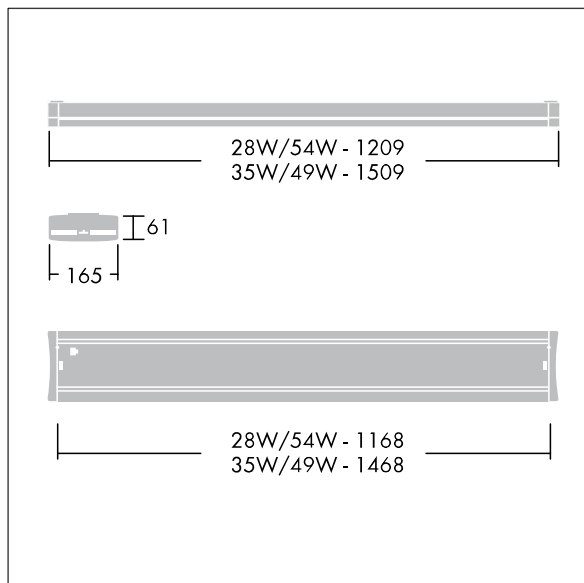

### Discontinued

A suspended luminaire with a modern slim design, suitable for both office and school applications. For 1 x 54W T16 lamp(s) with electronic - fixed output ballast. 60:40 direct/indirect light distribution. Rated IP20, Class I electrical. Body in extruded aluminium with powder coated grey finish. End caps in die-cast zinc, and satinbrite louvre in anodised aluminium. Delivered with 2.6m 3 x 0.75mm<sup>2</sup> non halogen cable. Pre-mounted Quick Lock wire suspension kit included. Complete with 840 lamp(s).

Total power: 57.4 W  
Dimensions: 1209 x 165 x 61 mm  
Weight: 2.6 kg

TLG\_OPT4\_F\_DISGL.jpg

TLG\_OPT4\_M\_SUSP.wmf

**Discontinued**

**96547860 <OPTUS IV DI 1x54W HF GRY DSB ML L840**

**THORN**