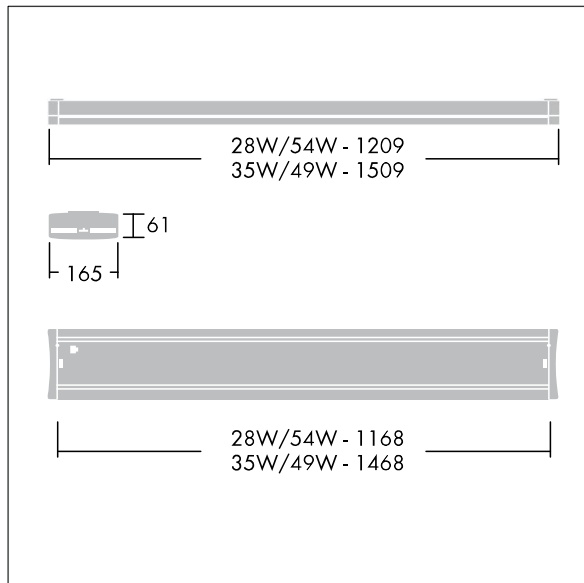

Discontinued

96547860 <OPTUS IV DI 1x54W HF GRY DSB ML L840

Discontinued

A suspended luminaire with a modern slim design, suitable for both office and school applications. For 1 x 54W T16 lamp(s) with electronic - fixed output ballast. 60:40 direct/indirect light distribution. Rated IP20, Class I electrical. Body in extruded aluminium with powder coated grey finish. End caps in die-cast zinc, and satinbrite louvre in anodised aluminium. Delivered with 2.6m 3 x 0.75mm² non halogen cable. Pre-mounted Quick Lock wire suspension kit included. Complete with 840 lamp(s).

Total power: 57.4 W
Dimensions: 1209 x 165 x 61 mm
Weight: 2.6 kg

TLG_OPT4_F_DISGL.jpg

TLG_OPT4_M_SUSP.wmf