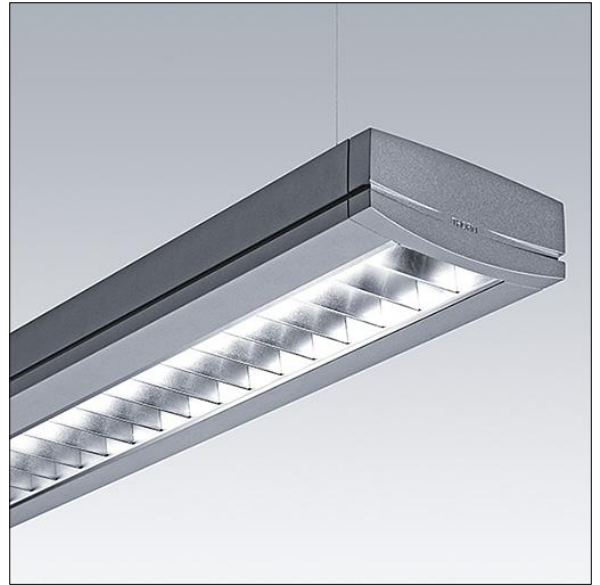

Discontinued

96547860 <OPTUS IV DI 1x54W HF GRY DSB ML L840

Discontinued

A suspended luminaire with a modern slim design, suitable for both office and school applications. For 1 x 54W T16 lamp(s) with electronic - fixed output ballast. 60:40 direct/indirect light distribution. Rated IP20, Class I electrical. Body in extruded aluminium with powder coated grey finish. End caps in die-cast zinc, and satinbrite louvre in anodised aluminium. Delivered with 2.6m 3 x 0.75mm² non halogen cable. Pre-mounted Quick Lock wire suspension kit included. Complete with 840 lamp(s).

Total power: 57.4 W
Dimensions: 1209 x 165 x 61 mm
Weight: 2.6 kg

TLG_OPT4_F_DISGL.jpg

TLG_OPT4_M_SUSP.wmf