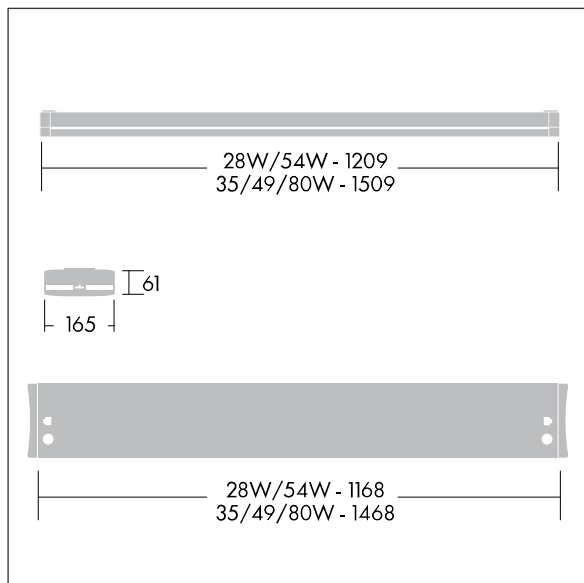

#### Discontinued

A surface mounted and suspended luminaire with a modern slim design, suitable for both office and school applications. For 1x54W T16 lamp(s). Electronic, fixed output control gear. Body: extruded aluminium with powder coated aluminium, matt white finish. End Caps: die-cast zinc, and satinbrite louvre in anodised aluminium. Class I electrical, IP20. Electrical connection via factory fitted 3 x 2 x 2.5 mm<sup>2</sup> piano key terminal block and cable clamp. Key hole fixing centres 1000mm. Lamps to be ordered separately.

Dimensions: 1209 x 165 x 61 mm

Total power: 57 W

Weight: 2.6 kg

TLG\_OPT4\_F\_2SURWHISB.jpg

TLG\_OPT4\_M\_SLD1a.wmf