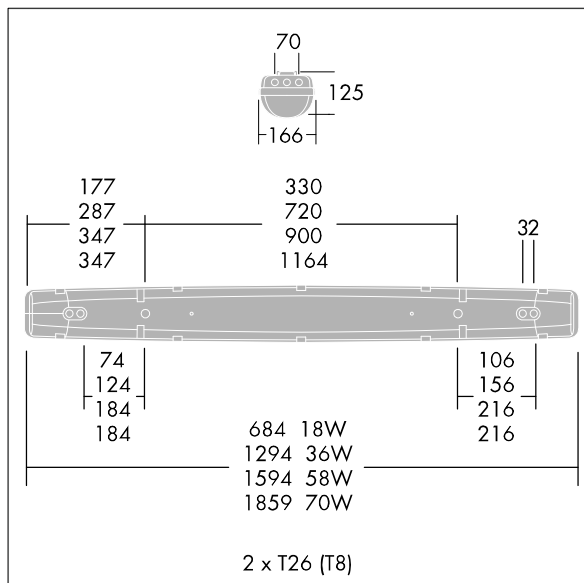

### ImpactForce II

A high performance IP65 dust and moisture resistant luminaire with a high impact resistance. For 2 x 58W T26 lamp(s) with electronic - fixed output circuit. Class I electrical. Canopy in light grey glass fibre reinforced polyester. Diffuser in polycarbonate with internal prisms. For surface or suspended mounting. Quick-fix installation brackets are supplied for surface mounting, optional accessory kits are available to help with other mounting options. Lamps to be ordered separately.

Dimensions: 1594 x 167 x 125 mm

Total power: 107 W

Weight: 3.63 kg

TLG\_XFRC\_F\_COL1.jpg

TLG\_XFRC\_M\_TWLDT26.wmf