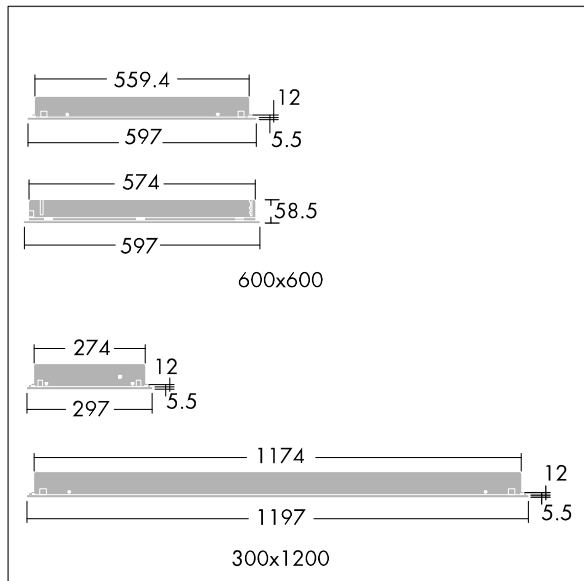

## Quattro T5

96230684 QUATROT5 3x14W T16 HF WL DMB

Recessed, modular, luminaires for exposed grid and concealed fix ceilings. Louvre  
Mirrorbrite 200cd/m<sup>2</sup> at 65 degrees

Recessed modular luminaire for 3 x 14 T16 lamps with electronic - fixed output circuit. White painted steel body with mirrorbrite aluminium louvre and white infill panels. Lays into most exposed grid ceiling systems and can be installed into concealed fix ceilings using "wedge" suspension brackets (supplied). Electrical connection via factory fitted 4 pole GST male connector. Supplied with T-connector and 840 lamps.

Dimensions 597 x 597 x 59mm

Total power: 47 W

Weight: 3.8 kg

TLG\_QRT5\_F\_MB.jpg

TLG\_QTR5\_M\_LD1.wmf

# Quattro T5

96230684 QUATROT5 3x14W T16 HF WL DMB

THORN