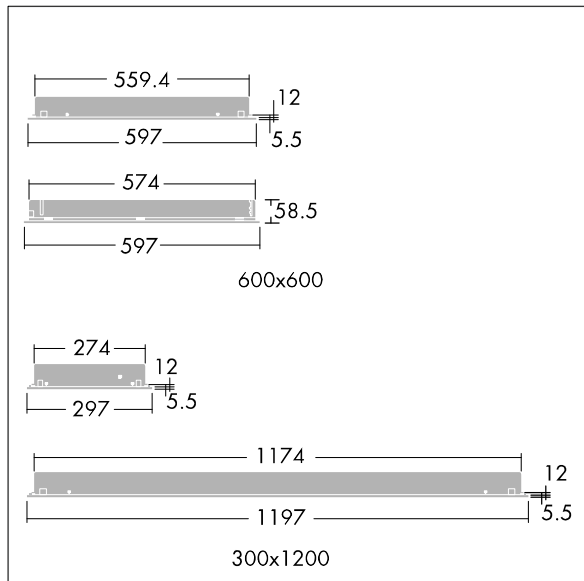

Quattro T5

96230684 QUATROT5 3x14W T16 HF WL DMB

Recessed, modular, luminaires for exposed grid and concealed fix ceilings. Louvre
Mirrorbrite 200cd/m² at 65 degrees

Recessed modular luminaire for 3 x 14 T16 lamps with electronic - fixed output circuit. White painted steel body with mirrorbrite aluminium louvre and white infill panels. Lays into most exposed grid ceiling systems and can be installed into concealed fix ceilings using "wedge" suspension brackets (supplied). Electrical connection via factory fitted 4 pole GST male connector. Supplied with T-connector and 840 lamps.

Dimensions 597 x 597 x 59mm

Total power: 47 W

Weight: 3.8 kg

TLG_QRT5_F_MB.jpg

TLG_QTR5_M_LD1.wmf